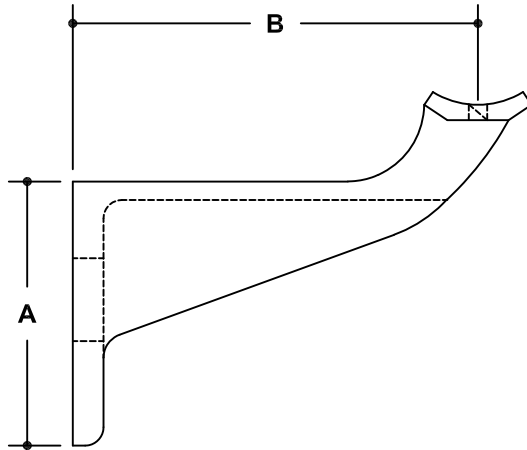

NOTE: DIMENSIONS LOCATED IN BOXES ARE COMMON
SETBACK DIMENSIONS FOR EACH FITTING

#82 Handrail Bracket

SCALE: HALF

ENGLISH UNITS (Inches)							
PIPE SIZE	A	B	C	D	E	F	G
1½" (8)	2.69	4.13	2.13	1.84	1.63		
1¼" (7)	2.69	4.13	2.13	1.84	1.63		

METRIC UNITS (mm)							
PIPE SIZE	A	B	C	D	E	F	G
1½" (8)	68	105	54	47	41		
1¼" (7)	68	105	54	47	41		