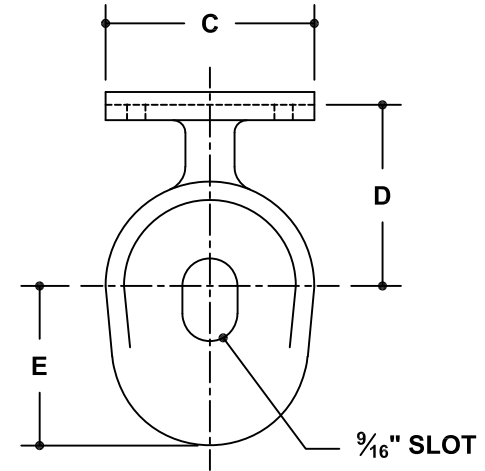

NOTE: DIMENSIONS LOCATED IN BOXES ARE COMMON
SETBACK DIMENSIONS FOR EACH FITTING

#82 Handrail Bracket

SCALE: HALF

ENGLISH UNITS (Inches)							
PIPE SIZE	A	B	C	D	E	F	G
1½" (8)	2.69	4.13	2.13	1.84	1.63		
1¼" (7)	2.69	4.13	2.13	1.84	1.63		

METRIC UNITS (mm)							
PIPE SIZE	A	B	C	D	E	F	G
1½" (8)	68	105	54	47	41		
1¼" (7)	68	105	54	47	41		