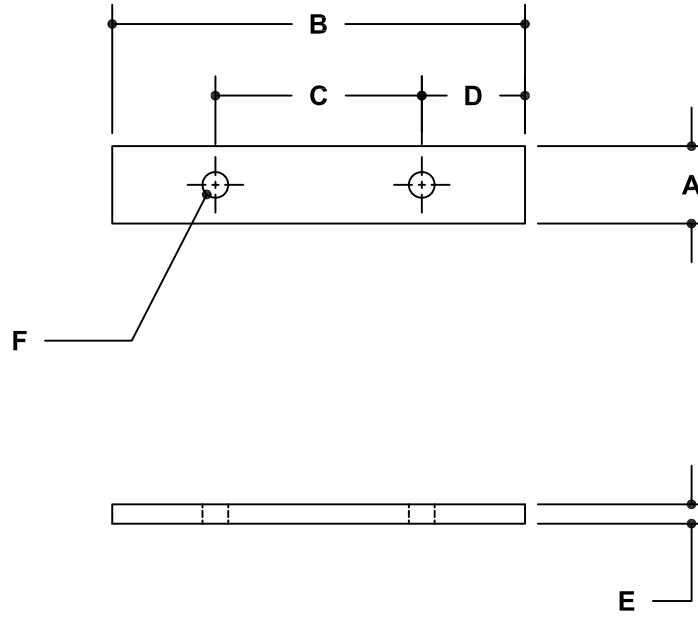

NOTE: DIMENSIONS LOCATED IN BOXES ARE COMMON
SETBACK DIMENSIONS FOR EACH FITTING

#49BTS Beveled Toe-Board Straight Splice

SCALE: HALF

ENGLISH UNITS (Inches)							
PIPE SIZE	A	B	C	D	E	F	G
1½"	0.75	4.00	2.00	1.00	0.19	0.26	

METRIC UNITS (mm)							
PIPE SIZE	A	B	C	D	E	F	G
1½"	19	102	51	25	5	7	