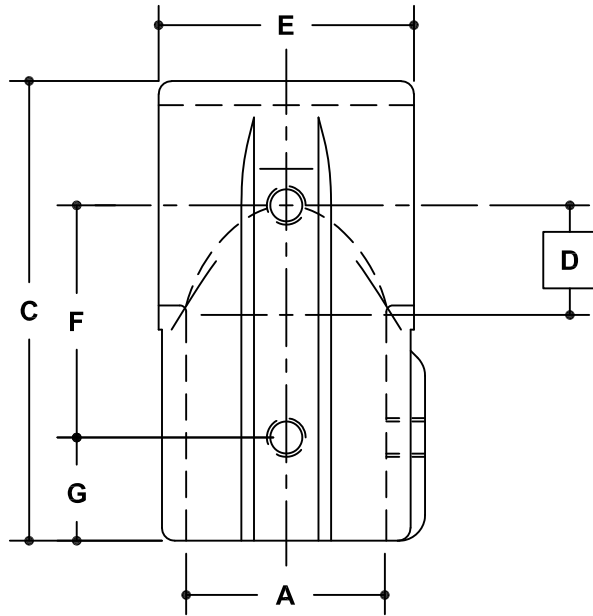

NOTE: DIMENSIONS LOCATED IN BOXES ARE COMMON
SETBACK DIMENSIONS FOR EACH FITTING

#5EXT Extended Barrel Tee

SCALE: HALF

ENGLISH UNITS (Inches)							
PIPE SIZE	A	B	C	D	E	F	G
1½"	1.93	3.25	4.45	1.06	2.41	2.25	1.00

METRIC UNITS (mm)							
PIPE SIZE	A	B	C	D	E	F	G
1½"	49	82.5	113	27	61	57	25