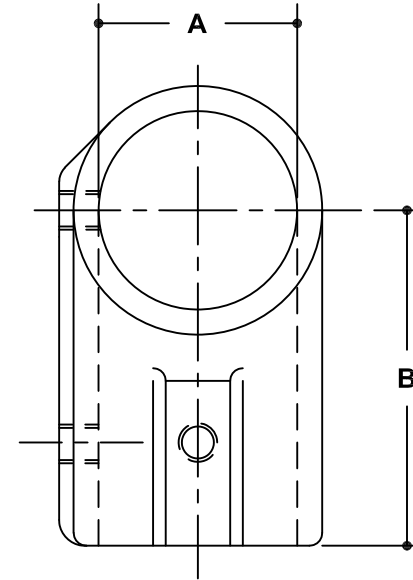

NOTE: DIMENSIONS LOCATED IN BOXES ARE COMMON
SETBACK DIMENSIONS FOR EACH FITTING

#5EXT Extended Barrel Tee

SCALE: HALF

ENGLISH UNITS (Inches)							
PIPE SIZE	A	B	C	D	E	F	G
1½"	1.93	3.25	4.45	1.06	2.41	2.25	1.00

METRIC UNITS (mm)							
PIPE SIZE	A	B	C	D	E	F	G
1½"	49	82.5	113	27	61	57	25