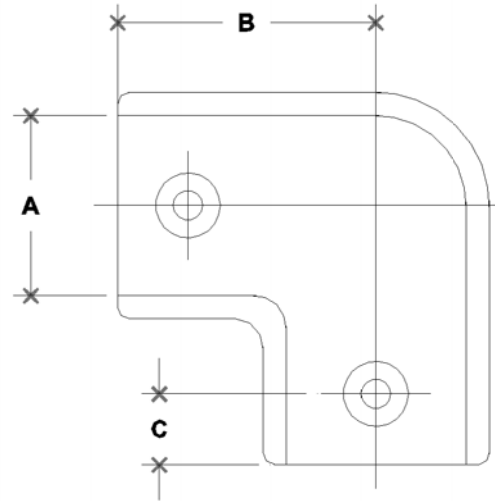

NOTE: DIMENSIONS LOCATED IN BOXES ARE COMMON  
SETBACK DIMENSIONS FOR EACH FITTING

## #300 Mend-A-Rail Elbow

SCALE: HALF

ENGLISH UNITS (Inches)							
PIPE SIZE	A	B	C	D	E	F	G
2"	-	-	-	-	-	-	-
1½"	1.93	2.75	1.50	-	-	-	-
1¼"	-	-	-	-	-	-	-
1"	-	-	-	-	-	-	-
¾"	-	-	-	-	-	-	-

METRIC UNITS (mm)							
PIPE SIZE	A	B	C	D	E	F	G
2"	-	-	-	-	-	-	-
1½"	49	69	38	-	-	-	-
1¼"	-	-	-	-	-	-	-
1"	-	-	-	-	-	-	-
¾"	-	-	-	-	-	-	-