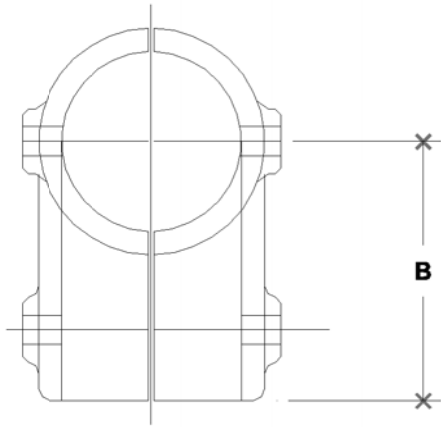

NOTE: DIMENSIONS LOCATED IN BOXES ARE COMMON  
SETBACK DIMENSIONS FOR EACH FITTING

## #300 Mend-A-Rail Elbow

SCALE: HALF

ENGLISH UNITS (Inches)							
PIPE SIZE	A	B	C	D	E	F	G
2"	-	-	-	-	-	-	-
1½"	1.93	2.75	1.50	-	-	-	-
1¼"	-	-	-	-	-	-	-
1"	-	-	-	-	-	-	-
¾"	-	-	-	-	-	-	-

METRIC UNITS (mm)							
PIPE SIZE	A	B	C	D	E	F	G
2"	-	-	-	-	-	-	-
1½"	49	69	38	-	-	-	-
1¼"	-	-	-	-	-	-	-
1"	-	-	-	-	-	-	-
¾"	-	-	-	-	-	-	-