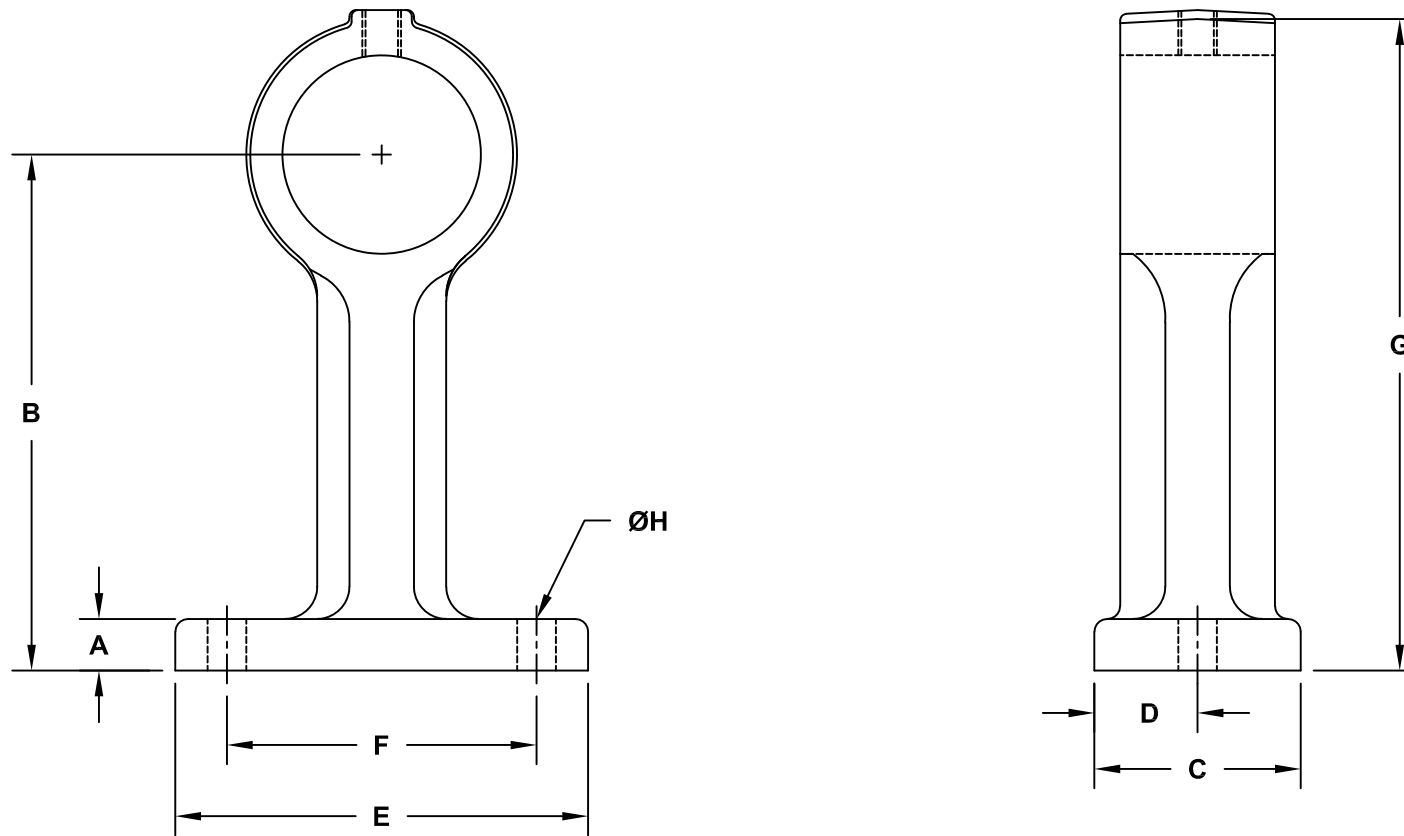

NOTE: DIMENSIONS LOCATED IN BOXES ARE COMMON
SETBACK DIMENSIONS FOR EACH FITTING

#55-5 Offset Wall Bracket (5")

SCALE: HALF

ENGLISH UNITS (Inches)									
PIPE SIZE	A	B	C	D	E	F	G	H	J
1½"	0.50	5.00	2.00	1.00	4.00	3.00	6.31	0.38	

METRIC UNITS (mm)									
PIPE SIZE	A	B	C	D	E	F	G	H	J
1½"	13	127	51	25	102	76	135	10	