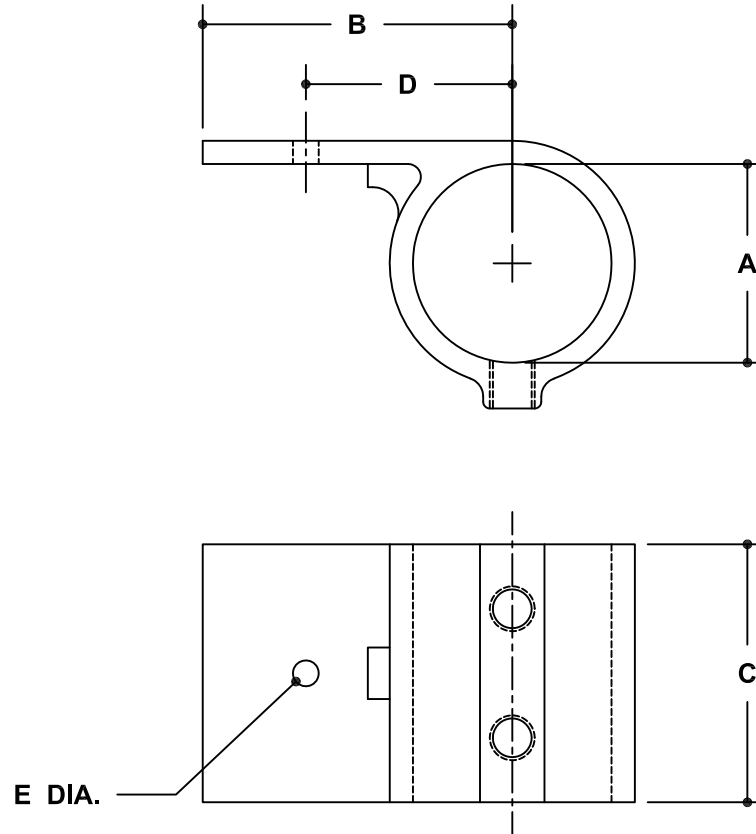

NOTE: DIMENSIONS LOCATED IN BOXES ARE COMMON  
SETBACK DIMENSIONS FOR EACH FITTING

## #96 Platform Bracket

SCALE: HALF

ENGLISH UNITS (Inches)							
PIPE SIZE	A	B	C	D	E	F	G
1½"	1.93	3.00	2.50	2.00	.25		

METRIC UNITS (mm)							
PIPE SIZE	A	B	C	D	E	F	G
1½"	49	76	64	51	6		