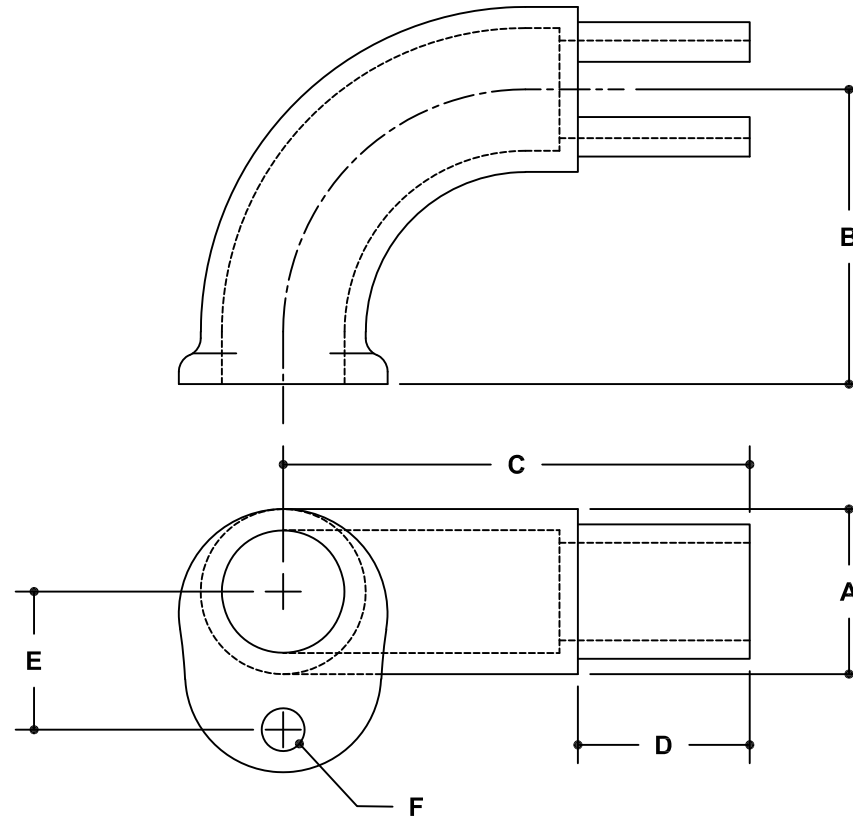

NOTE: DIMENSIONS LOCATED IN BOXES ARE COMMON
SETBACK DIMENSIONS FOR EACH FITTING

#84AR Handrail Return

SCALE: HALF

ENGLISH UNITS (Inches)							
PIPE SIZE	A	B	C	D	E	F	G
1 1/4" (7)	1.68	3.00	4.75	1.75	1.41	ø7/16	

METRIC UNITS (mm)							
PIPE SIZE	A	B	C	D	E	F	G
1 1/4" (7)	43	76	121	45	36	ø11	