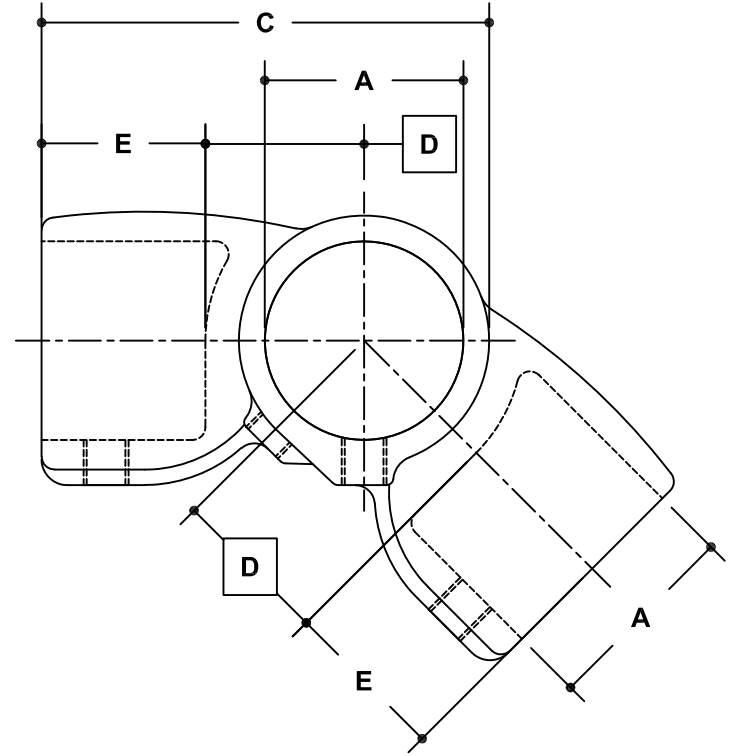

NOTE: DIMENSIONS LOCATED IN BOXES ARE COMMON
SETBACK DIMENSIONS FOR EACH FITTING

#30C Nu-Rail Adjustable Swivel

SCALE: HALF

ENGLISH UNITS (Inches)							
PIPE SIZE	A	B	C	D	E	F	G
2"	2.40	2.94	4.97	1.75	1.75		
1½"	1.93	2.44	4.51	1.66	1.63		
1¼"	1.68	2.13	4.08	1.56	1.44		
1"	1.33	1.75	3.42	1.29	1.25		
¾"	1.06	1.50	2.56	.78	.94		

METRIC UNITS (mm)							
PIPE SIZE	A	B	C	D	E	F	G
2"	61	75	126	44	44		
1½"	49	62	115	42	41		
1¼"	43	54	104	40	37		
1"	34	44	87	33	32		
¾"	27	38	65	20	24		