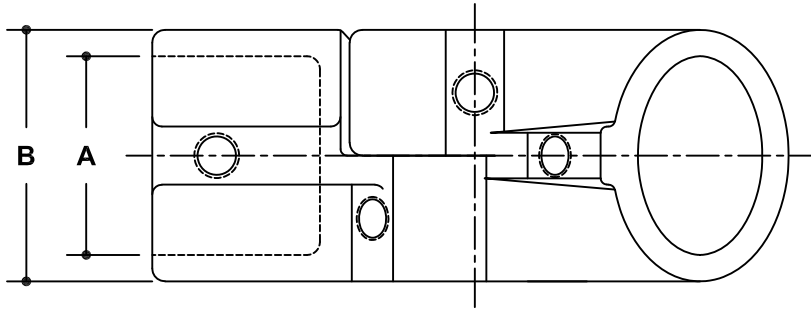

NOTE: DIMENSIONS LOCATED IN BOXES ARE COMMON
SETBACK DIMENSIONS FOR EACH FITTING

#30C Nu-Rail Adjustable Swivel

SCALE: HALF

ENGLISH UNITS (Inches)							
PIPE SIZE	A	B	C	D	E	F	G
2"	2.40	2.94	4.97	1.75	1.75		
1½"	1.93	2.44	4.51	1.66	1.63		
1¼"	1.68	2.13	4.08	1.56	1.44		
1"	1.33	1.75	3.42	1.29	1.25		
¾"	1.06	1.50	2.56	.78	.94		

METRIC UNITS (mm)							
PIPE SIZE	A	B	C	D	E	F	G
2"	61	75	126	44	44		
1½"	49	62	115	42	41		
1¼"	43	54	104	40	37		
1"	34	44	87	33	32		
¾"	27	38	65	20	24		