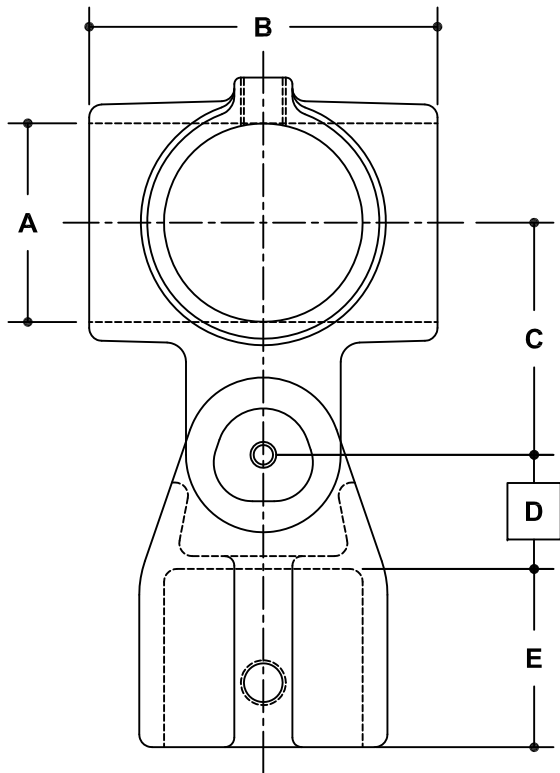

NOTE: DIMENSIONS LOCATED IN BOXES ARE COMMON
SETBACK DIMENSIONS FOR EACH FITTING

#25 Side Outlet Adjustable Elbow or Tee

SCALE: HALF

ENGLISH UNITS (Inches)							
PIPE SIZE	A	B	C	D	E	F	G
1½"	1.93	3.38	2.25	1.11	1.73		
1¼"	1.68	2.75	1.94	1.13	1.44		
1"	1.34	2.38	1.63	0.80	1.20		
¾"	1.07	2.00	1.31	0.41	0.41		

METRIC UNITS (mm)							
PIPE SIZE	A	B	C	D	E	F	G
1½"	49	86	57	28	44		
1¼"	43	70	49	29	37		
1"	34	60	41	20	30		
¾"	27	51	33	10	10		