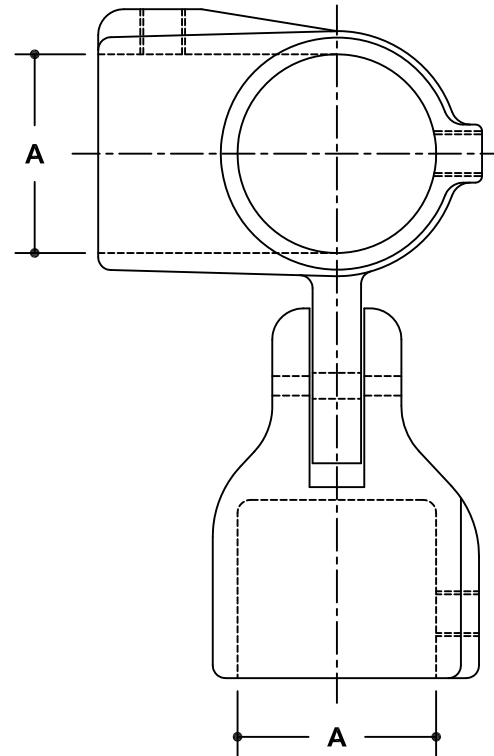

NOTE: DIMENSIONS LOCATED IN BOXES ARE COMMON
SETBACK DIMENSIONS FOR EACH FITTING

#25 Side Outlet Adjustable Elbow or Tee

SCALE: HALF

ENGLISH UNITS (Inches)							
PIPE SIZE	A	B	C	D	E	F	G
1½"	1.93	3.38	2.25	1.11	1.73		
1¼"	1.68	2.75	1.94	1.13	1.44		
1"	1.34	2.38	1.63	0.80	1.20		
¾"	1.07	2.00	1.31	0.41	0.41		

METRIC UNITS (mm)							
PIPE SIZE	A	B	C	D	E	F	G
1½"	49	86	57	28	44		
1¼"	43	70	49	29	37		
1"	34	60	41	20	30		
¾"	27	51	33	10	10		