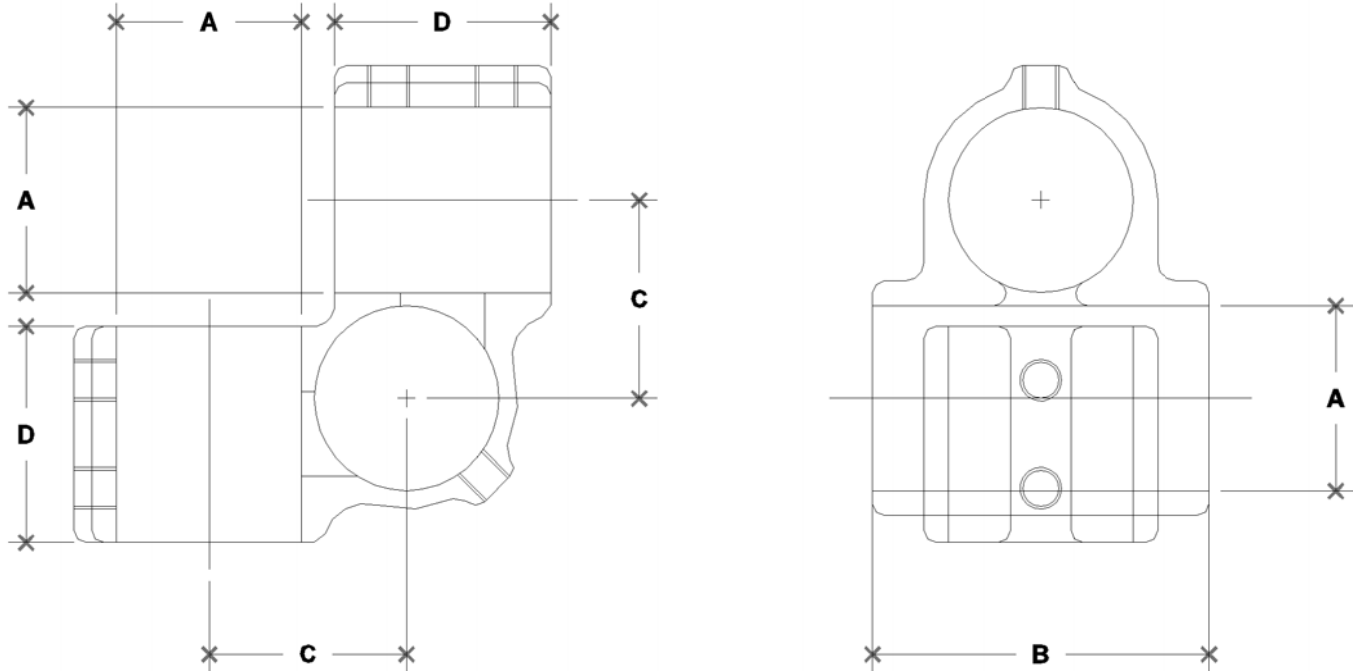

NOTE: DIMENSIONS LOCATED IN BOXES ARE COMMON
SETBACK DIMENSIONS FOR EACH FITTING

#102 Rackmaster

SCALE: HALF

ENGLISH UNITS (Inches)							
PIPE SIZE	A	B	C	D	E	F	G
2"	2.40	4.00	2.50	2.50			
1½"	1.93	3.50	2.03	2.25			
1¼"	1.68	3.50	1.78	2.25			
1"	1.34	3.50	1.44	1.66			

METRIC UNITS (mm)							
PIPE SIZE	A	B	C	D	E	F	G
2"	61	102	64	64			
1½"	49	89	52	57			
1¼"	43	89	45	57			
1"	34	89	37	42			