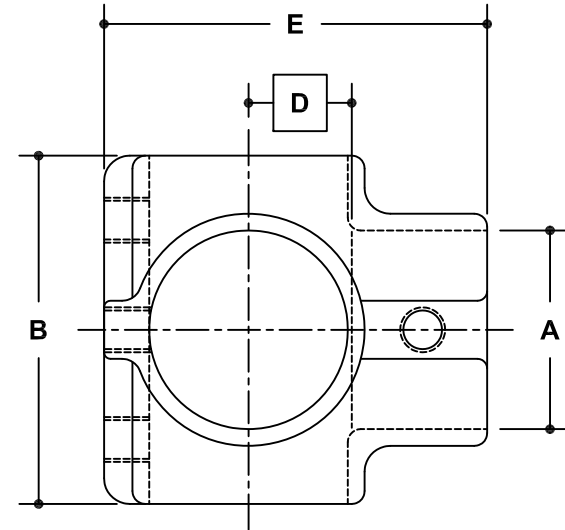

NOTE: DIMENSIONS LOCATED IN BOXES ARE COMMON
SETBACK DIMENSIONS FOR EACH FITTING

#13 Side Outlet Cross

SCALE: HALF

ENGLISH UNITS (Inches)							
PIPE SIZE	A	B	C	D	E	F	G
1½"	1.93	3.38	4.63	1.00	3.69		
1¼"	1.68	2.75	4.00	0.88	3.22		
1"	1.34	2.38	3.56	0.72	2.83		
¾"	1.07	2.00	3.00	0.50	2.34		

METRIC UNITS (mm)							
PIPE SIZE	A	B	C	D	E	F	G
1½"	49	86	118	25	94		
1¼"	43	70	102	22	82		
1"	43	70	102	22	82		
¾"	27	51	76	13	59		