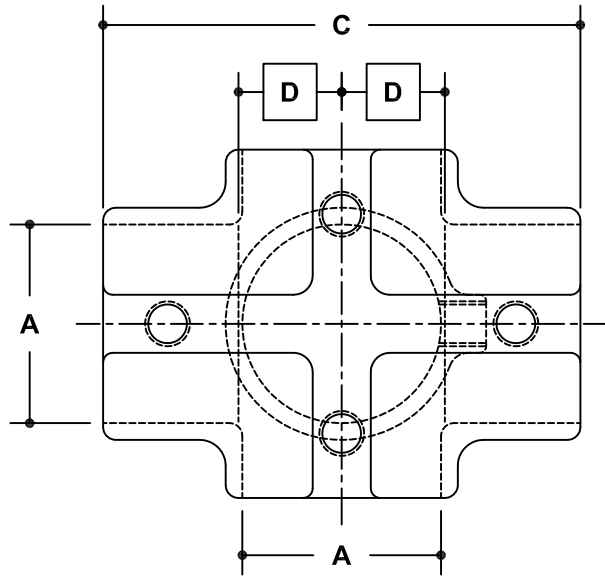

NOTE: DIMENSIONS LOCATED IN BOXES ARE COMMON
SETBACK DIMENSIONS FOR EACH FITTING

#13 Side Outlet Cross

SCALE: HALF

ENGLISH UNITS (Inches)							
PIPE SIZE	A	B	C	D	E	F	G
1½"	1.93	3.38	4.63	1.00	3.69		
1¼"	1.68	2.75	4.00	0.88	3.22		
1"	1.34	2.38	3.56	0.72	2.83		
¾"	1.07	2.00	3.00	0.50	2.34		

METRIC UNITS (mm)							
PIPE SIZE	A	B	C	D	E	F	G
1½"	49	86	118	25	94		
1¼"	43	70	102	22	82		
1"	43	70	102	22	82		
¾"	27	51	76	13	59		