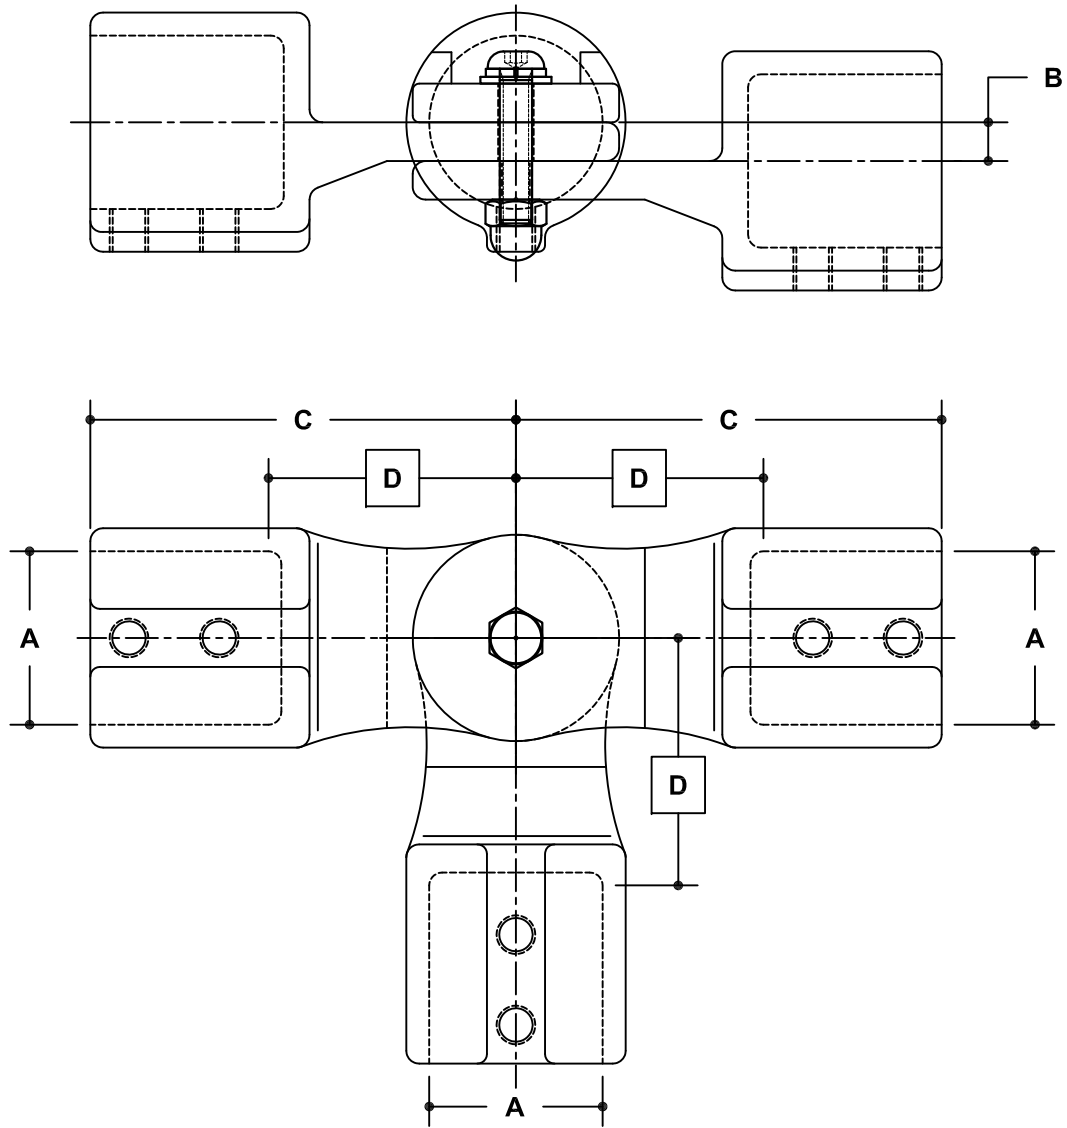

NOTE: DIMENSIONS LOCATED IN BOXES ARE COMMON  
SETBACK DIMENSIONS FOR EACH FITTING

### #32 Sloping Adjustable Tee

SCALE: HALF

ENGLISH UNITS (Inches)							
PIPE SIZE	A	B	C	D	E	F	G
1/4"	1.68	0.38	4.13	2.40			

METRIC UNITS (mm)							
PIPE SIZE	A	B	C	D	E	F	G
1/4"	43	10	105	61			