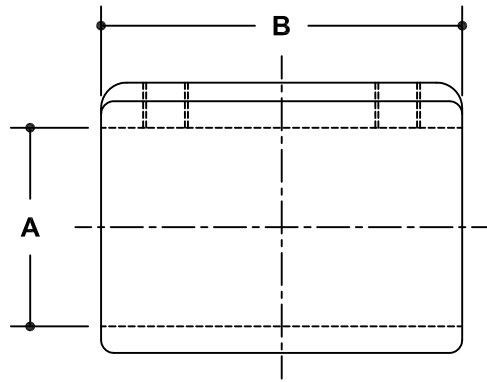

NOTE: DIMENSIONS LOCATED IN BOXES ARE COMMON  
SETBACK DIMENSIONS FOR EACH FITTING

## #70 External Coupling

SCALE: HALF

ENGLISH UNITS (Inches)							
PIPE SIZE	A	B	C	D	E	F	G
2"	2.40	4.06	2.97	3.16			
1½"	1.93	3.50	2.44	2.56			
1¼"	1.68	3.50	2.31	2.44			
1"	1.33	3.50	1.78	1.94			
¾"	1.07	2.50	1.41	1.55			

METRIC UNITS (mm)							
PIPE SIZE	A	B	C	D	E	F	G
2"	61	103	75	80			
1½"	49	89	62	65			
1¼"	43	89	59	62			
1"	34	89	45	49			
¾"	27	64	36	39			