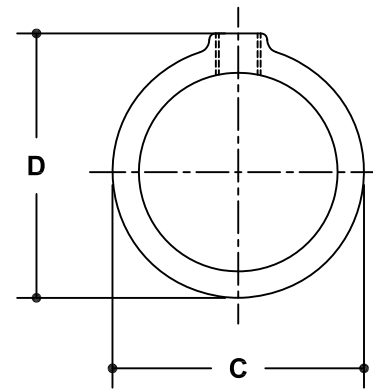

NOTE: DIMENSIONS LOCATED IN BOXES ARE COMMON  
SETBACK DIMENSIONS FOR EACH FITTING

## #70 External Coupling

SCALE: HALF

ENGLISH UNITS (Inches)							
PIPE SIZE	A	B	C	D	E	F	G
2"	2.40	4.06	2.97	3.16			
1½"	1.93	3.50	2.44	2.56			
1¼"	1.68	3.50	2.31	2.44			
1"	1.33	3.50	1.78	1.94			
¾"	1.07	2.50	1.41	1.55			

METRIC UNITS (mm)							
PIPE SIZE	A	B	C	D	E	F	G
2"	61	103	75	80			
1½"	49	89	62	65			
1¼"	43	89	59	62			
1"	34	89	45	49			
¾"	27	64	36	39			