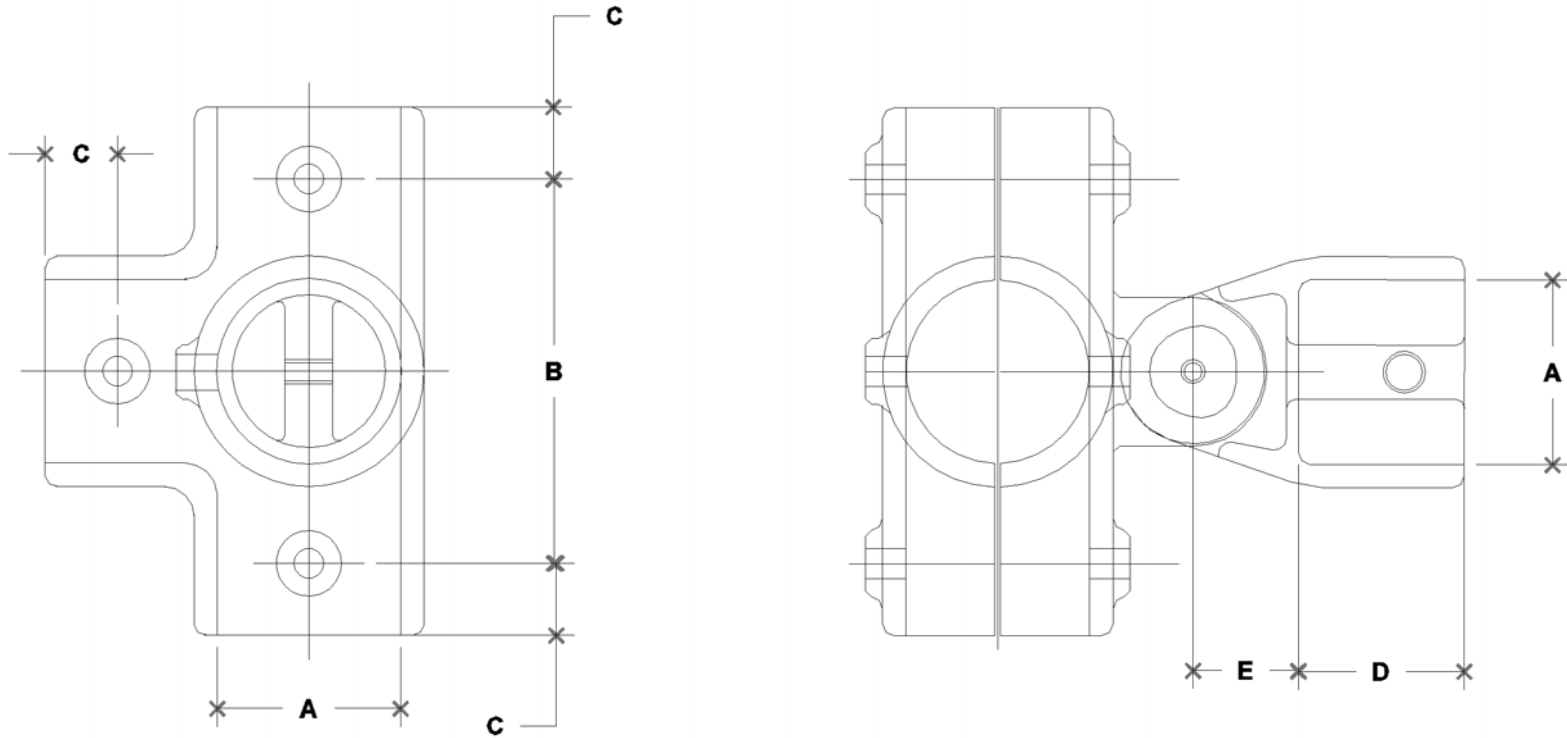

NOTE: DIMENSIONS LOCATED IN BOXES ARE COMMON
SETBACK DIMENSIONS FOR EACH FITTING

#2500 Mend-A-Rail Side Outlet Elbow or Tee

SCALE: HALF

ENGLISH UNITS (Inches)							
PIPE SIZE	A	B	C	D	E	F	G
2"	-	-	-	-	-	-	-
1½"	1.93	1.75	.75	1.75	1.11	-	-
1¼"	-	-	-	-	-	-	-
1"	-	-	-	-	-	-	-
¾"	-	-	-	-	-	-	-

METRIC UNITS (mm)							
PIPE SIZE	A	B	C	D	E	F	G
2"	-	-	-	-	-	-	-
1½"	49	44	19	44	28	-	-
1¼"	-	-	-	-	-	-	-
1"	-	-	-	-	-	-	-
¾"	-	-	-	-	-	-	-