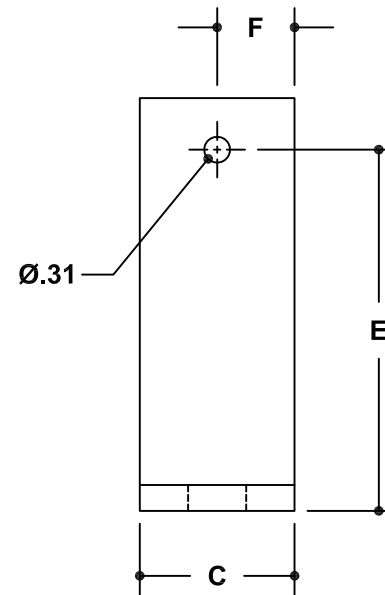

NOTE: DIMENSIONS LOCATED IN BOXES ARE COMMON
SETBACK DIMENSIONS FOR EACH FITTING

#49D Toe-Board Bracket Floor Mount

SCALE: HALF

ENGLISH UNITS (Inches)							
PIPE SIZE	A	B	C	D	E	F	G
1½"	3.00	4.00	1.50	0.25	3.50	0.75	1.75

METRIC UNITS (mm)							
PIPE SIZE	A	B	C	D	E	F	G
1½"	76	102	38	6	89	19	44