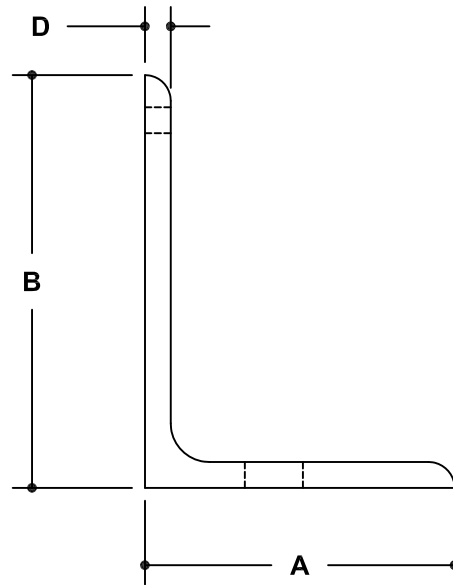

NOTE: DIMENSIONS LOCATED IN BOXES ARE COMMON
SETBACK DIMENSIONS FOR EACH FITTING

#49D Toe-Board Bracket Floor Mount

SCALE: HALF

ENGLISH UNITS (Inches)							
PIPE SIZE	A	B	C	D	E	F	G
1½"	3.00	4.00	1.50	0.25	3.50	0.75	1.75

METRIC UNITS (mm)							
PIPE SIZE	A	B	C	D	E	F	G
1½"	76	102	38	6	89	19	44