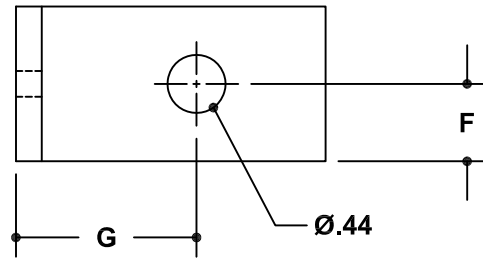

NOTE: DIMENSIONS LOCATED IN BOXES ARE COMMON
SETBACK DIMENSIONS FOR EACH FITTING

#49D Toe-Board Bracket Floor Mount

SCALE: HALF

ENGLISH UNITS (Inches)							
PIPE SIZE	A	B	C	D	E	F	G
1½"	3.00	4.00	1.50	0.25	3.50	0.75	1.75

METRIC UNITS (mm)							
PIPE SIZE	A	B	C	D	E	F	G
1½"	76	102	38	6	89	19	44