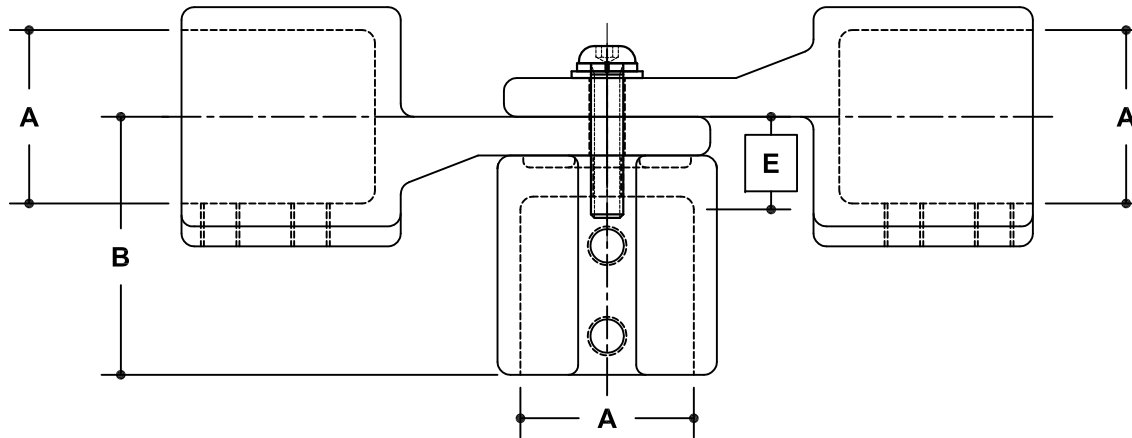

NOTE: DIMENSIONS LOCATED IN BOXES ARE COMMON
SETBACK DIMENSIONS FOR EACH FITTING

#29 Adjustable Side Outlet Elbow

SCALE: HALF

ENGLISH UNITS (Inches)							
PIPE SIZE	A	B	C	D	E	F	G
1/4"	1.68	2.50	4.13	2.40	0.90		

METRIC UNITS (mm)							
PIPE SIZE	A	B	C	D	E	F	G
1/4"	43	64	105	61	23		