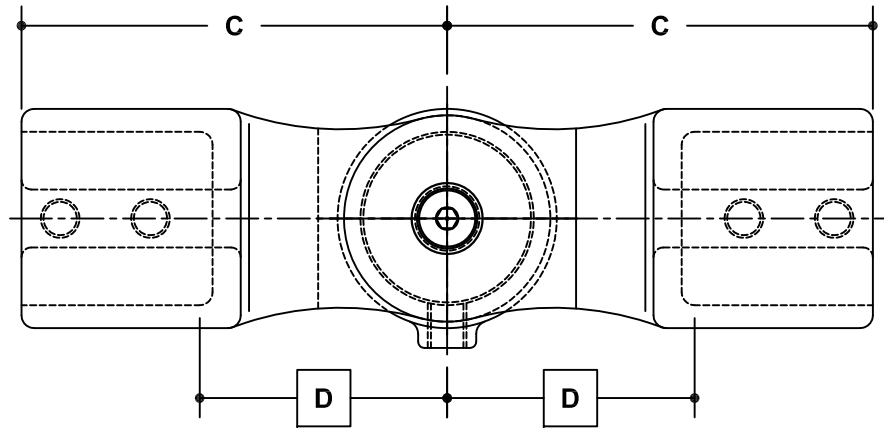

NOTE: DIMENSIONS LOCATED IN BOXES ARE COMMON
SETBACK DIMENSIONS FOR EACH FITTING

#29 Adjustable Side Outlet Elbow

SCALE: HALF

ENGLISH UNITS (Inches)							
PIPE SIZE	A	B	C	D	E	F	G
1/4"	1.68	2.50	4.13	2.40	0.90		

METRIC UNITS (mm)							
PIPE SIZE	A	B	C	D	E	F	G
1/4"	43	64	105	61	23		