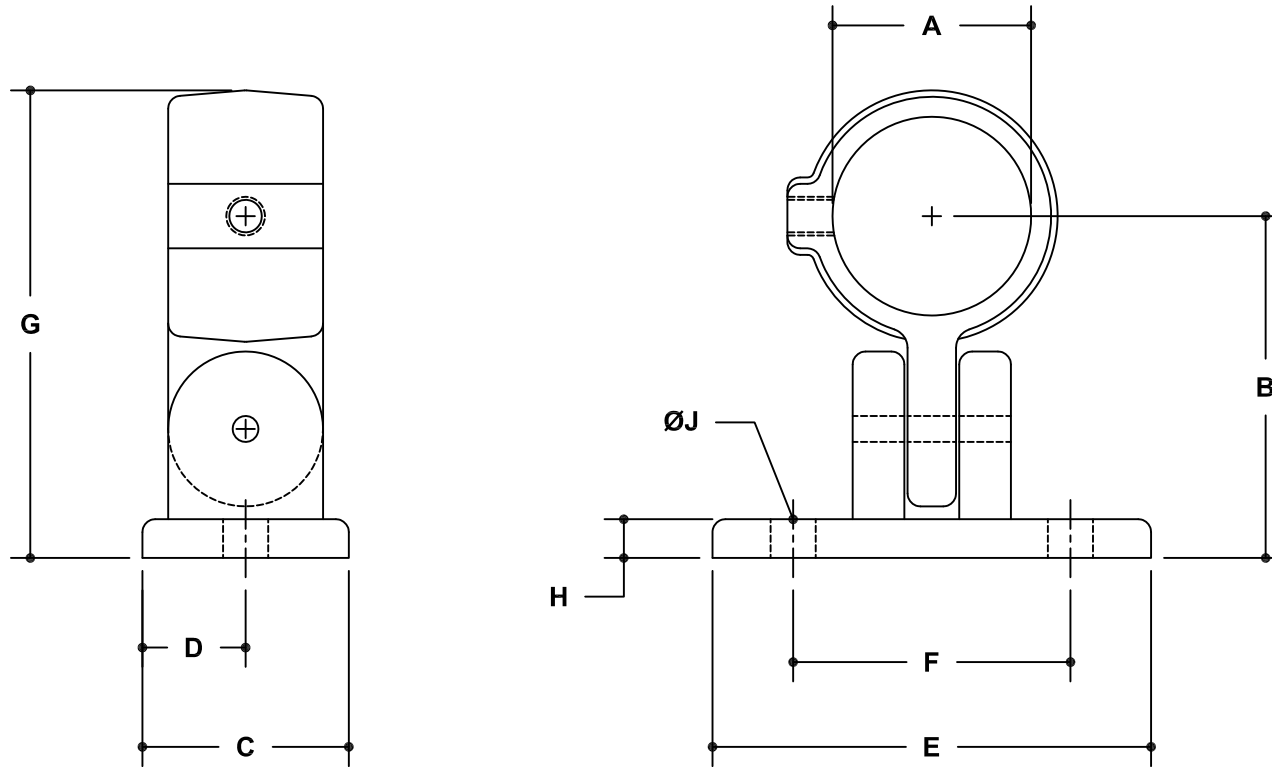

NOTE: DIMENSIONS LOCATED IN BOXES ARE COMMON
SETBACK DIMENSIONS FOR EACH FITTING

#56 Adjustable Wall Bracket

SCALE: HALF

ENGLISH UNITS (Inches)									
PIPE SIZE	A	B	C	D	E	F	G	H	J
1½"	1.93	3.75	2.00	1.00	4.25	2.69	4.94	0.38	0.44
1¼"	1.68	3.25	2.00	1.00	4.25	2.69	4.31	0.38	0.44

METRIC UNITS (mm)									
PIPE SIZE	A	B	C	D	E	F	G	H	J
1½"	49	95	51	24	108	68	125	10	12
1¼"	43	83	51	24	108	68	109	10	12