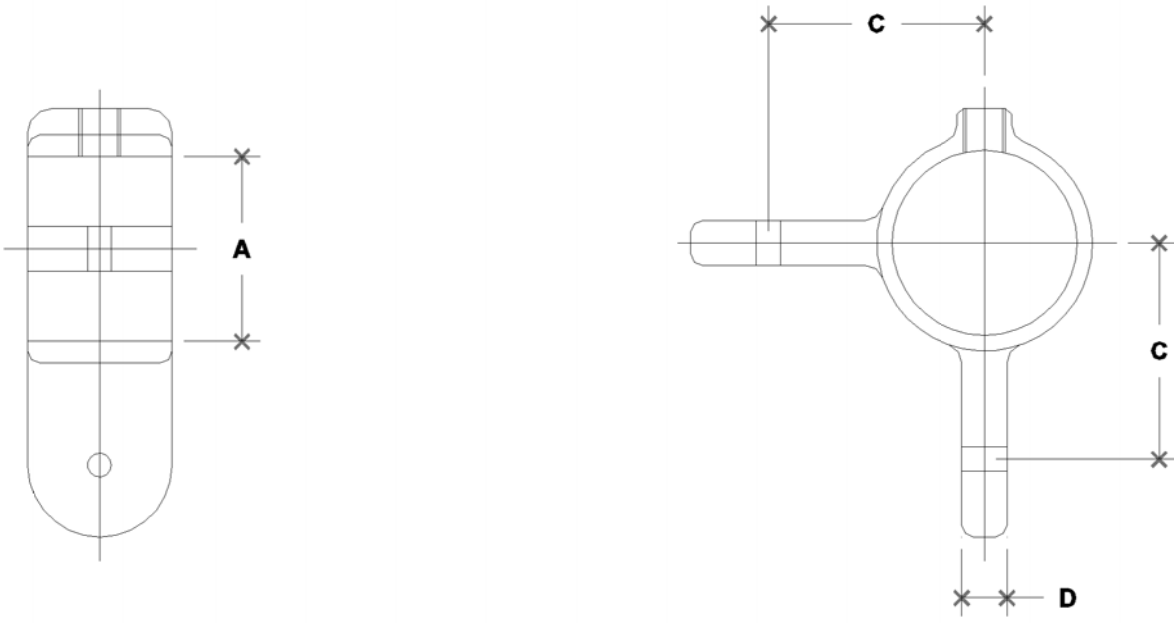

NOTE: DIMENSIONS LOCATED IN BOXES ARE COMMON
SETBACK DIMENSIONS FOR EACH FITTING

#27EM Double Adjustable Side Outlet Tee-E Male Body

SCALE: HALF

ENGLISH UNITS (Inches)							
PIPE SIZE	A	B	C	D	E	F	G
1½"	1.93	1.50	2.25	0.47			

METRIC UNITS (mm)							
PIPE SIZE	A	B	C	D	E	F	G
1½"	49	38	57	12			