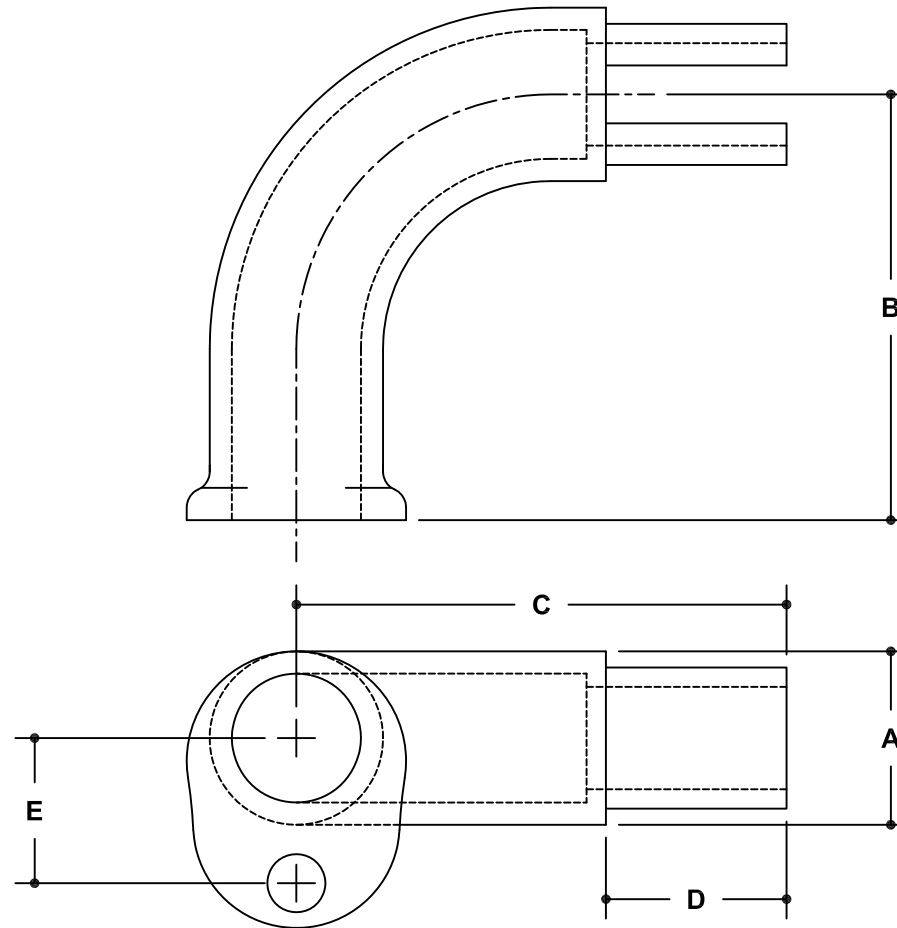

NOTE: DIMENSIONS LOCATED IN BOXES ARE COMMON
SETBACK DIMENSIONS FOR EACH FITTING

#84R Handrail Return

SCALE: HALF

ENGLISH UNITS (Inches)							
PIPE SIZE	A	B	C	D	E	F	G
1¼"	1.68	4.13	4.75	1.75	1.41		

METRIC UNITS (mm)							
PIPE SIZE	A	B	C	D	E	F	G
1¼"	43	105	121	45	36		