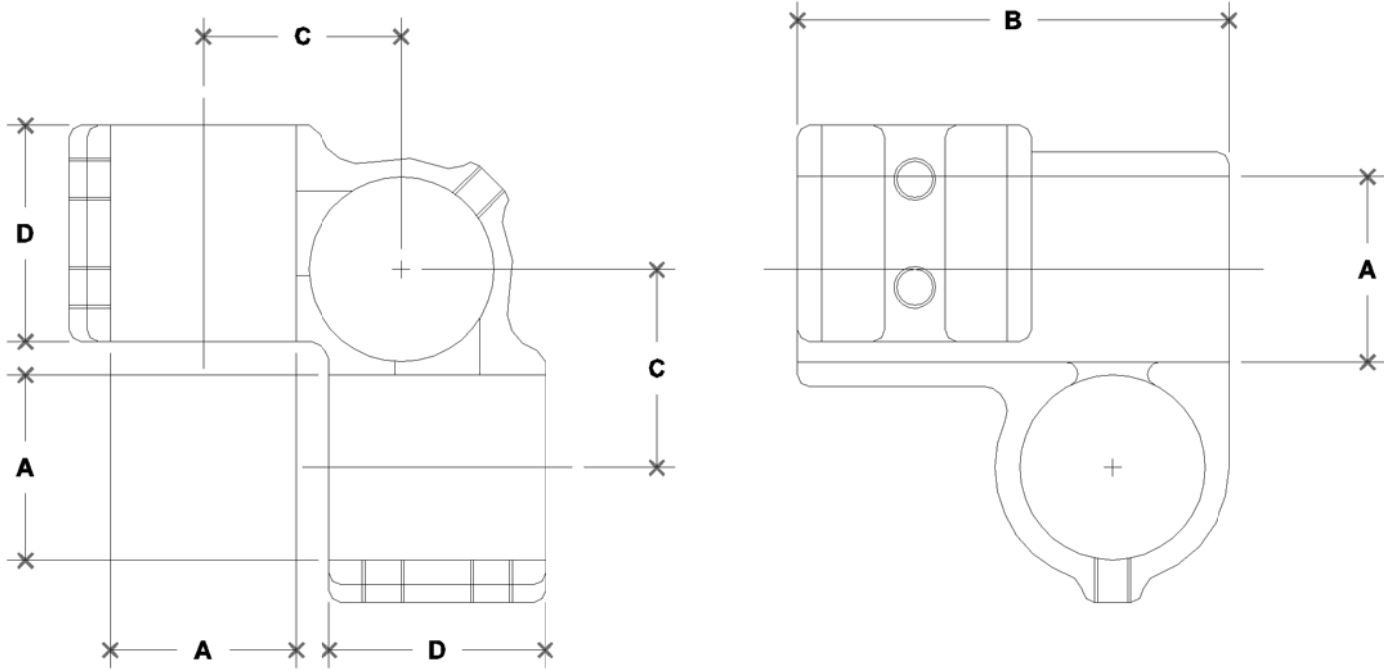

NOTE: DIMENSIONS LOCATED IN BOXES ARE COMMON
SETBACK DIMENSIONS FOR EACH FITTING

#100 Rackmaster

SCALE: HALF

ENGLISH UNITS (Inches)							
PIPE SIZE	A	B	C	D	E	F	G
2"	2.40	5.56	2.50	2.50			
1½"	1.93	4.50	2.06	2.25			
1¼"	1.68	4.00	1.81	2.25			
1"	1.34	3.50	1.47	2.25			

METRIC UNITS (mm)							
PIPE SIZE	A	B	C	D	E	F	G
2"	61	141	64	64			
1½"	49	114	52	57			
1¼"	43	102	46	57			
1"	34	89	37	57			