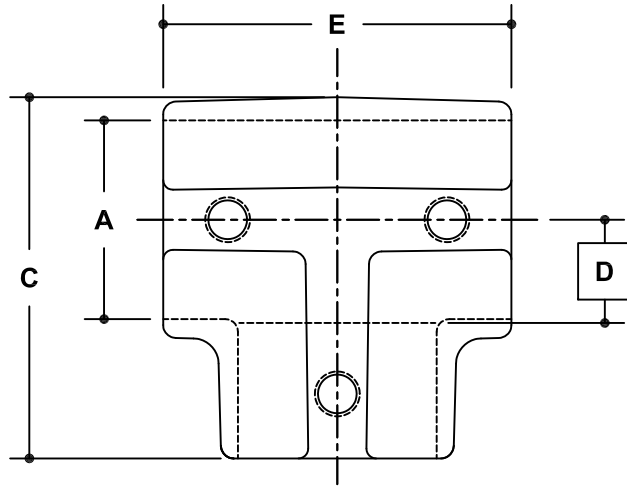

NOTE: DIMENSIONS LOCATED IN BOXES ARE COMMON
SETBACK DIMENSIONS FOR EACH FITTING

#5SR Tee Side Rib

SCALE: HALF

ENGLISH UNITS (Inches)							
PIPE SIZE	A	B	C	D	E	F	G
2"	2.40	3.00	4.44	1.25	3.88		
1 1/2"	1.93	2.31	3.50	1.00	3.38		

METRIC UNITS (mm)							
PIPE SIZE	A	B	C	D	E	F	G
2"	61	76	113	32	99		
1 1/2"	49	59	89	25	86		