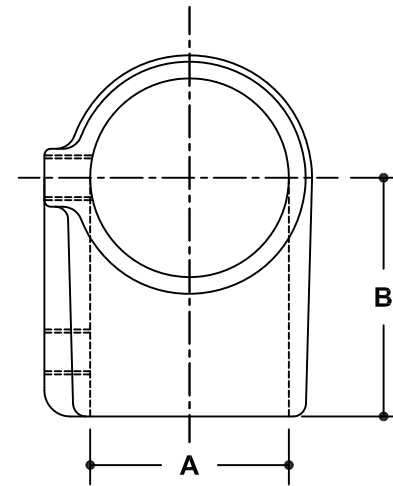

NOTE: DIMENSIONS LOCATED IN BOXES ARE COMMON
SETBACK DIMENSIONS FOR EACH FITTING

#5SR Tee Side Rib

SCALE: HALF

ENGLISH UNITS (Inches)							
PIPE SIZE	A	B	C	D	E	F	G
2"	2.40	3.00	4.44	1.25	3.88		
1 1/2"	1.93	2.31	3.50	1.00	3.38		

METRIC UNITS (mm)							
PIPE SIZE	A	B	C	D	E	F	G
2"	61	76	113	32	99		
1 1/2"	49	59	89	25	86		