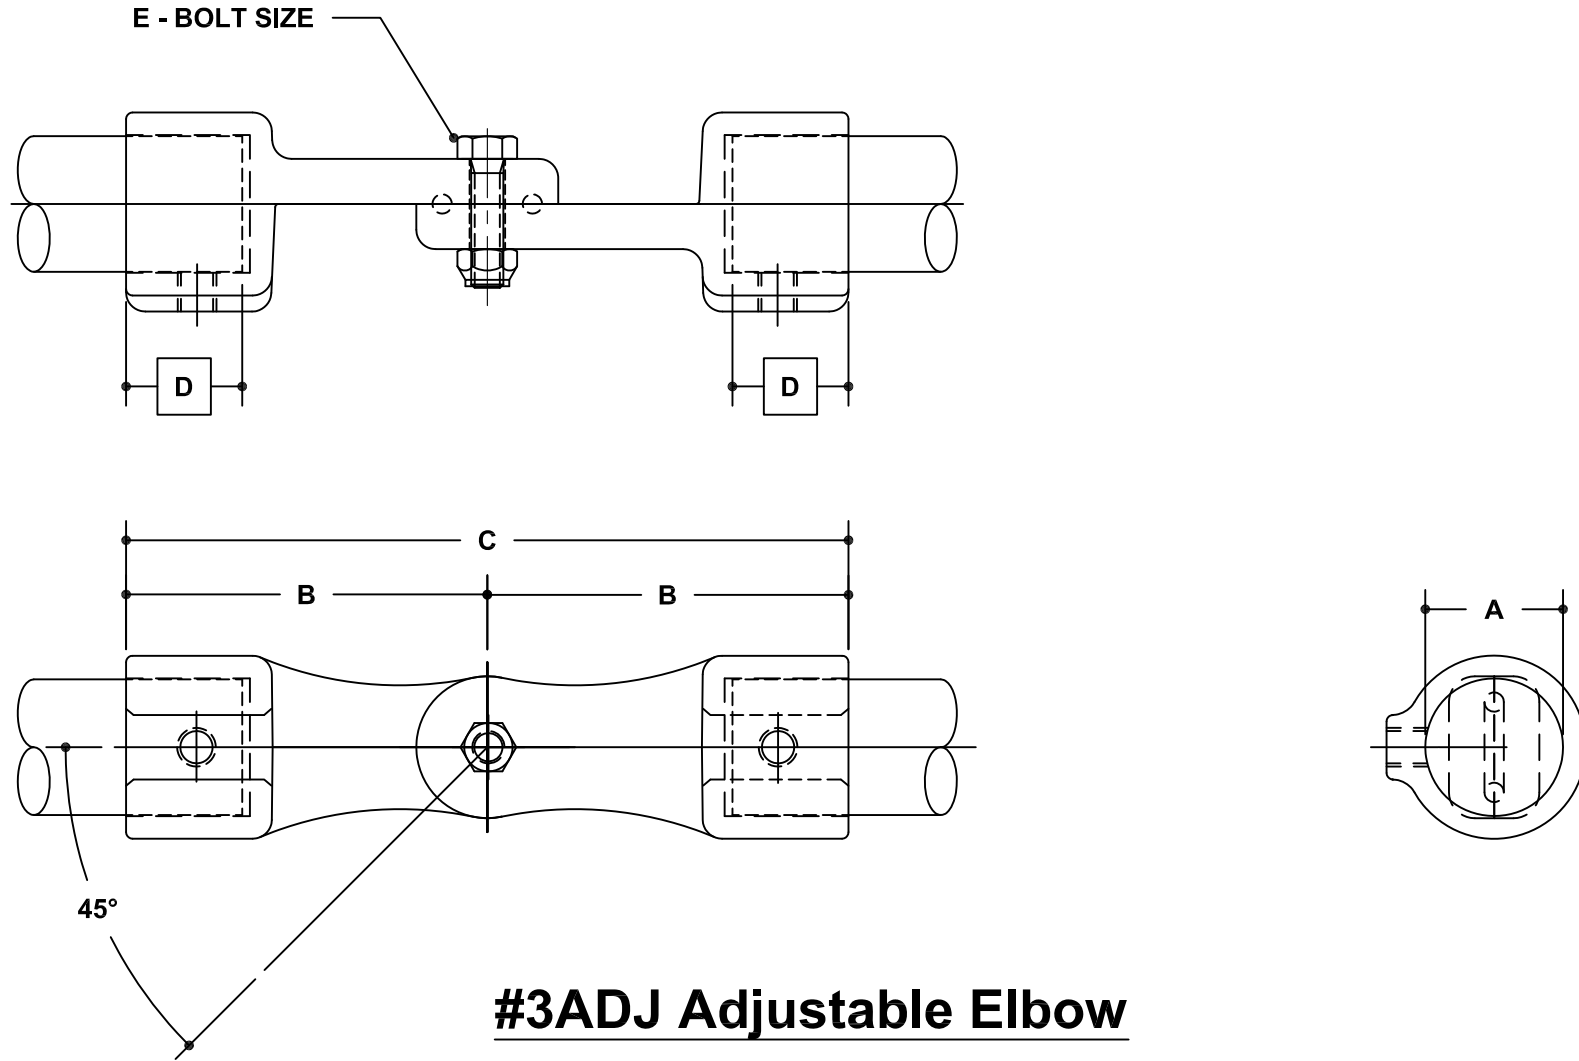

NOTE: DIMENSIONS LOCATED IN BOXES ARE COMMON
SETBACK DIMENSIONS FOR EACH FITTING

#3ADJ Adjustable Elbow

SCALE: HALF

ENGLISH UNITS (Inches)							
PIPE SIZE	A	B	C	D	E	F	G
1"	1.34	3.50	7.00	1.13	.31x1.25		
3/4"	1.07	2.75	5.50	.88	.31x1		

METRIC UNITS (mm)							
PIPE SIZE	A	B	C	D	E	F	G
1"	34	89	178	28.5	8x32		
3/4"	27	70	140	22	8x25		