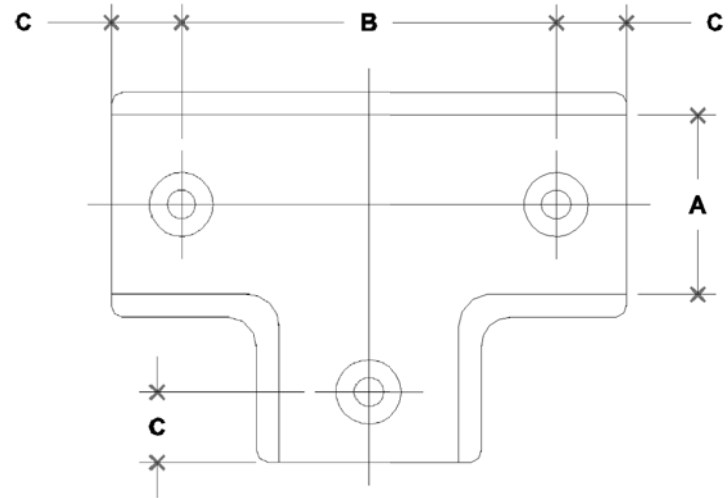

NOTE: DIMENSIONS LOCATED IN BOXES ARE COMMON
SETBACK DIMENSIONS FOR EACH FITTING

#500 Mend-A-Rail Tee

SCALE: HALF

ENGLISH UNITS (Inches)							
PIPE SIZE	A	B	C	D	E	F	G
2"	-	-	-	-	-	-	-
1½"	1.93	4.00	.75	2.75	-	-	-
1¼"	-	-	-	-	-	-	-
1"	-	-	-	-	-	-	-
¾"	-	-	-	-	-	-	-

METRIC UNITS (mm)							
PIPE SIZE	A	B	C	D	E	F	G
2"	-	-	-	-	-	-	-
1½"	49	101.2	19	69	-	-	-
1¼"	-	-	-	-	-	-	-
1"	-	-	-	-	-	-	-
¾"	-	-	-	-	-	-	-