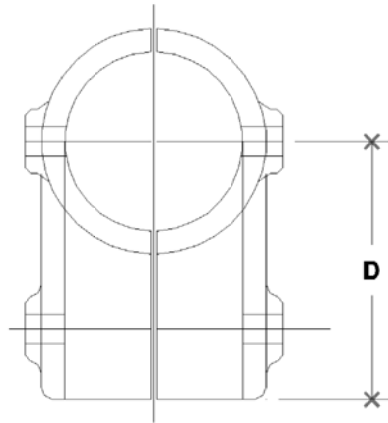

NOTE: DIMENSIONS LOCATED IN BOXES ARE COMMON
SETBACK DIMENSIONS FOR EACH FITTING

#500 Mend-A-Rail Tee

SCALE: HALF

ENGLISH UNITS (Inches)							
PIPE SIZE	A	B	C	D	E	F	G
2"	-	-	-	-	-	-	-
1½"	1.93	4.00	.75	2.75	-	-	-
1¼"	-	-	-	-	-	-	-
1"	-	-	-	-	-	-	-
¾"	-	-	-	-	-	-	-

METRIC UNITS (mm)							
PIPE SIZE	A	B	C	D	E	F	G
2"	-	-	-	-	-	-	-
1½"	49	101.2	19	69	-	-	-
1¼"	-	-	-	-	-	-	-
1"	-	-	-	-	-	-	-
¾"	-	-	-	-	-	-	-