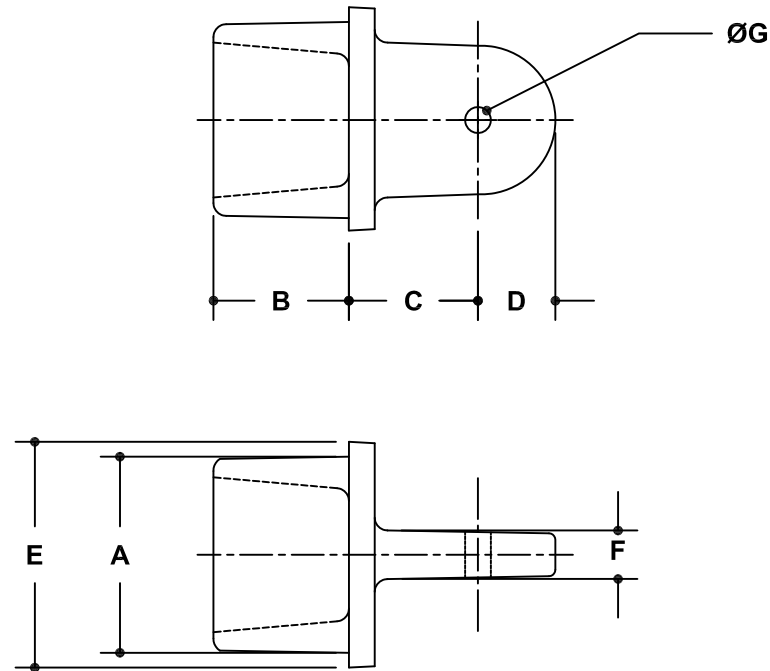

NOTE: DIMENSIONS LOCATED IN BOXES ARE COMMON  
SETBACK DIMENSIONS FOR EACH FITTING

## #24M Universal Adapter Male

SCALE: HALF

ENGLISH UNITS (Inches)							
PIPE SIZE	A	B	C	D	E	F	G
2"							
1½"	1.90	1.31	1.25	0.75	2.18	0.47	0.25
1¼"							
1"							
¾"							

METRIC UNITS (mm)							
PIPE SIZE	A	B	C	D	E	F	G
2"							
1½"	48	33	32	19	56	12	6
1¼"							
1"							
¾"							