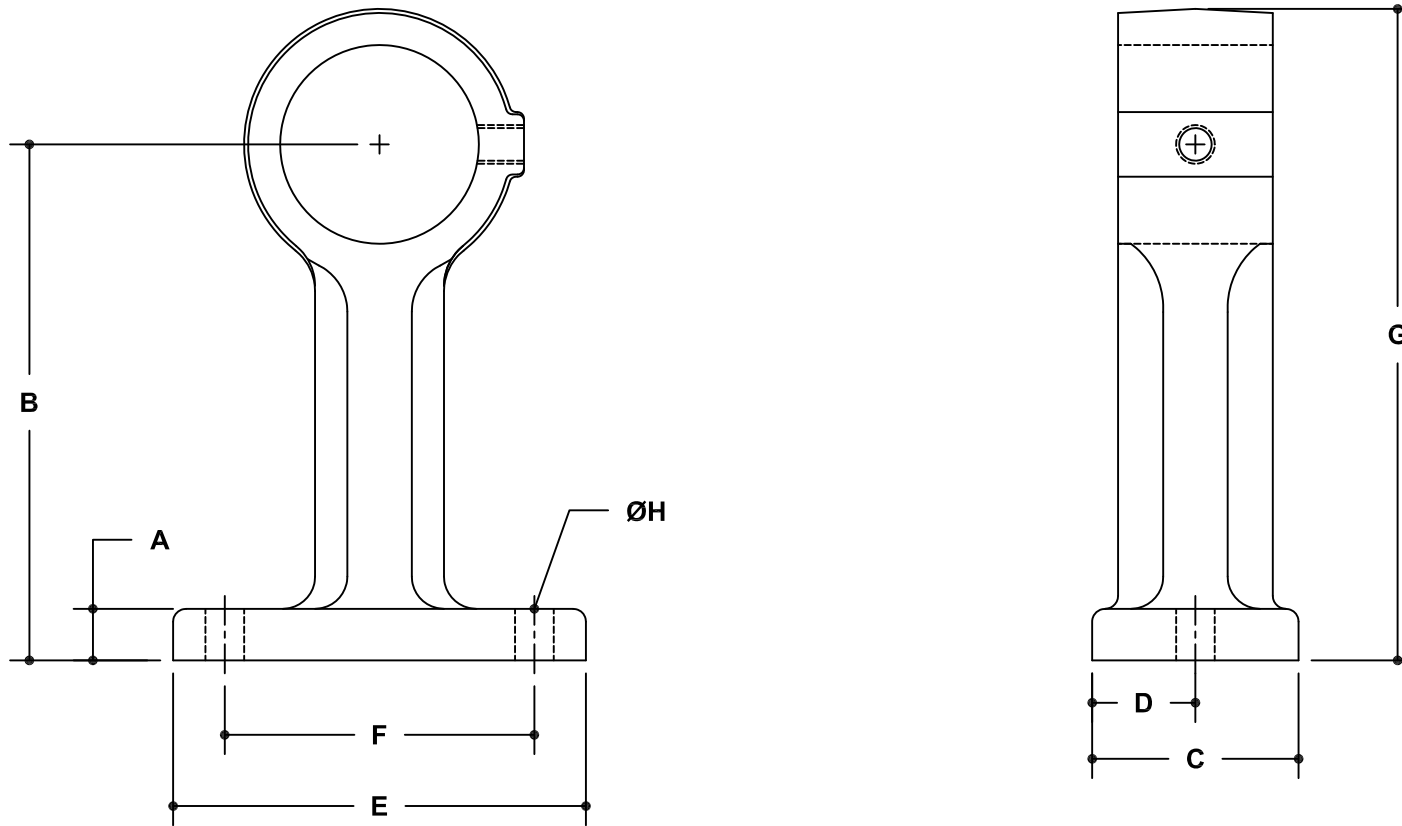

NOTE: DIMENSIONS LOCATED IN BOXES ARE COMMON
SETBACK DIMENSIONS FOR EACH FITTING

#55-5 Offset Wall Bracket (5")

SCALE: HALF

ENGLISH UNITS (Inches)									
PIPE SIZE	A	B	C	D	E	F	G	H	J
1½"	0.50	5.00	2.00	1.00	4.00	3.00	6.31	0.38	

METRIC UNITS (mm)									
PIPE SIZE	A	B	C	D	E	F	G	H	J
1½"	13	127	51	25	102	76	135	10	