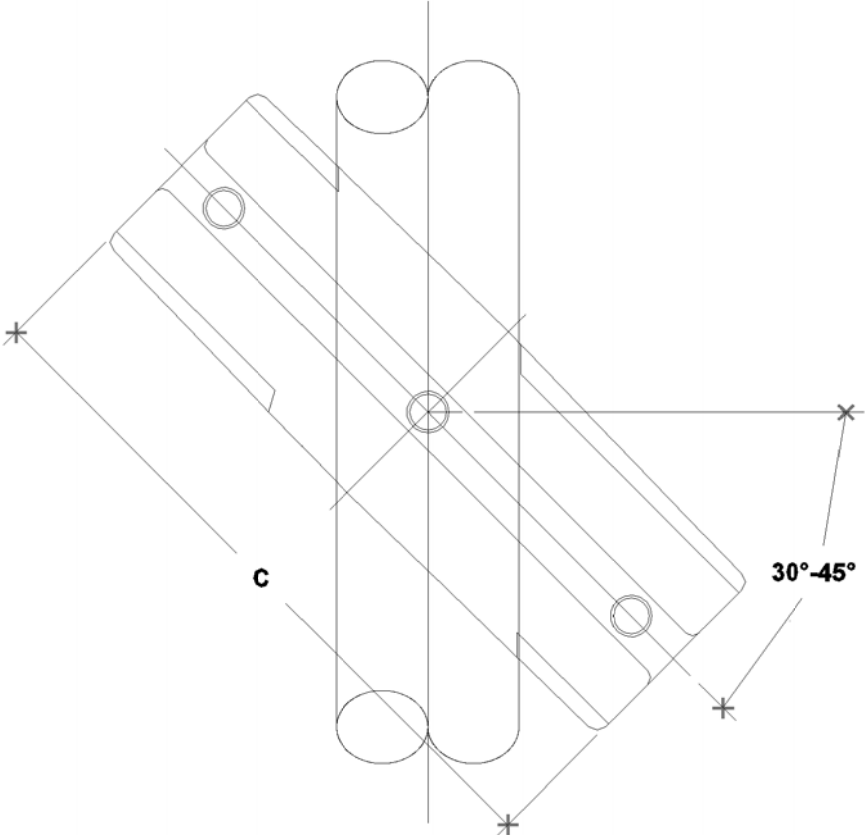

NOTE: DIMENSIONS LOCATED IN BOXES ARE COMMON  
SETBACK DIMENSIONS FOR EACH FITTING

**#21-45 Adjustable Cross (30-45°)**

SCALE: HALF

ENGLISH UNITS (Inches)							
PIPE SIZE	A	B	C	D	E	F	G
1½"	1.93	2.81	7.25				
1¼"	1.68	2.44	6.38				

METRIC UNITS (mm)							
PIPE SIZE	A	B	C	D	E	F	G
1½"	49	71	185				
1¼"	43	62	162				