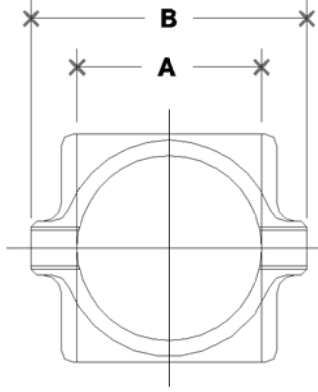

NOTE: DIMENSIONS LOCATED IN BOXES ARE COMMON  
SETBACK DIMENSIONS FOR EACH FITTING

**#21-45 Adjustable Cross (30-45°)**

SCALE: HALF

ENGLISH UNITS (Inches)							
PIPE SIZE	A	B	C	D	E	F	G
1½"	1.93	2.81	7.25				
1¼"	1.68	2.44	6.38				

METRIC UNITS (mm)							
PIPE SIZE	A	B	C	D	E	F	G
1½"	49	71	185				
1¼"	43	62	162				