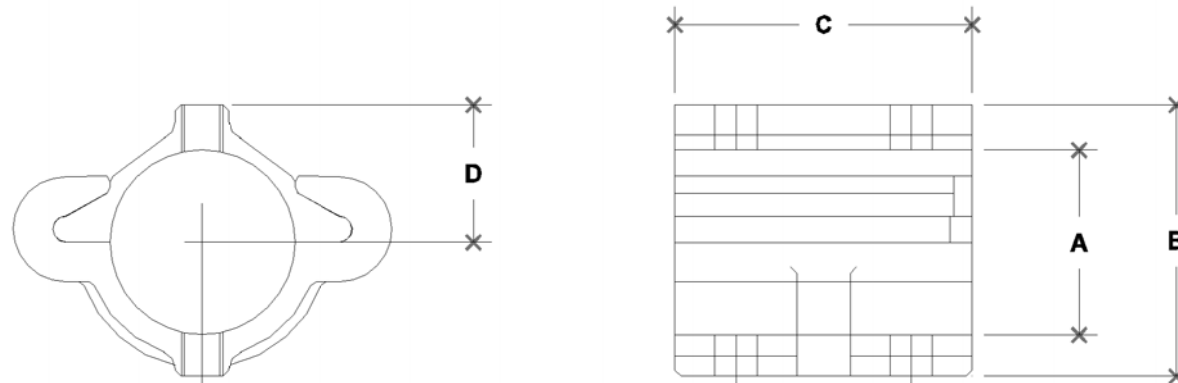

NOTE: DIMENSIONS LOCATED IN BOXES ARE COMMON
SETBACK DIMENSIONS FOR EACH FITTING

#70S Modular External Coupling

SCALE: HALF

ENGLISH UNITS (Inches)							
PIPE SIZE	A	B	C	D	E	F	G
2"	-	-	-	-	-	-	-
1½"	1.93	3.00	3.10	1.40	-	-	-
1¼"	-	-	-	-	-	-	-
1"	-	-	-	-	-	-	-
¾"	-	-	-	-	-	-	-

METRIC UNITS (mm)							
PIPE SIZE	A	B	C	D	E	F	G
2"	-	-	-	-	-	-	-
1½"	49	76	78	36	-	-	-
1¼"	-	-	-	-	-	-	-
1"	-	-	-	-	-	-	-
¾"	-	-	-	-	-	-	-