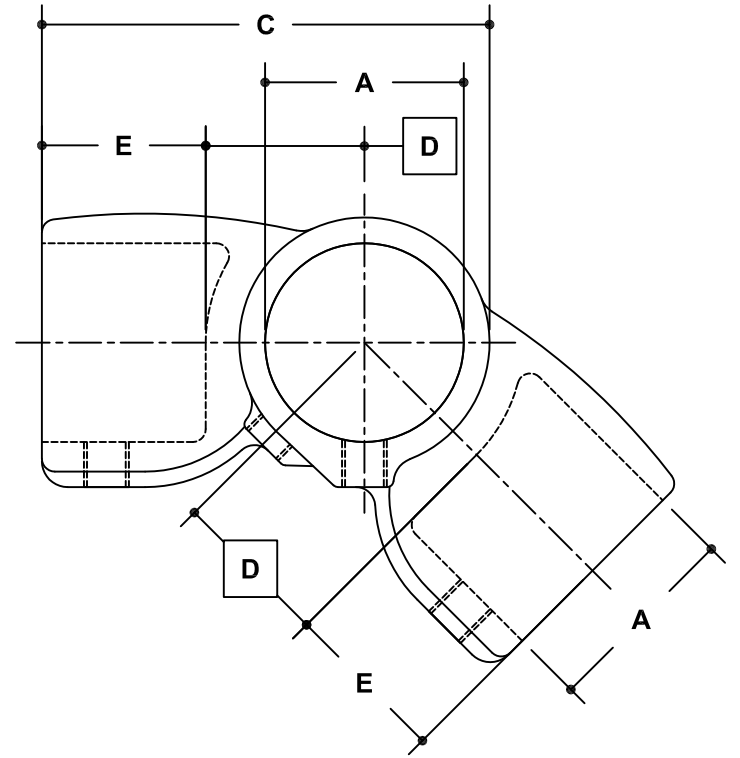

NOTE: DIMENSIONS LOCATED IN BOXES ARE COMMON
SETBACK DIMENSIONS FOR EACH FITTING

#30C Nu-Rail Adjustable Swivel

SCALE: HALF

ENGLISH UNITS (Inches)							
PIPE SIZE	A	B	C	D	E	F	G
2"	2.40	2.94	4.97	1.75	1.75		
1½"	1.93	2.44	4.38	1.50	1.63		
1¼"	1.68	2.13	3.88	1.34	1.44		
1"	1.33	1.75	3.31	1.06	1.25		
¾"	1.06	1.50	2.56	.78	.94		

METRIC UNITS (mm)							
PIPE SIZE	A	B	C	D	E	F	G
2"	61	75	126	44	44		
1½"	49	62	111	38	41		
1¼"	43	54	99	34	37		
1"	34	44	84	27	32		
¾"	27	38	65	20	24		