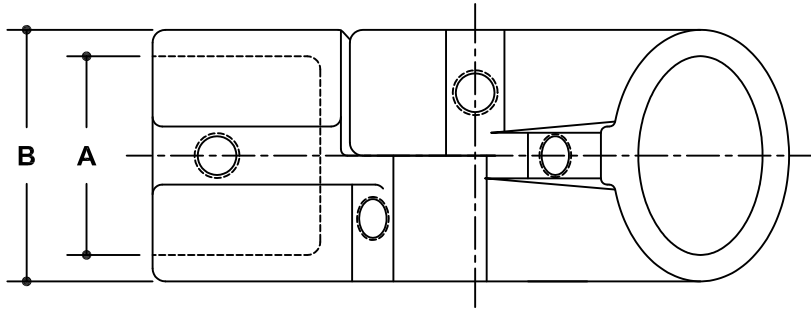

NOTE: DIMENSIONS LOCATED IN BOXES ARE COMMON
SETBACK DIMENSIONS FOR EACH FITTING

#30C Nu-Rail Adjustable Swivel

SCALE: HALF

ENGLISH UNITS (Inches)							
PIPE SIZE	A	B	C	D	E	F	G
2"	2.40	2.94	4.97	1.75	1.75		
1½"	1.93	2.44	4.38	1.50	1.63		
1¼"	1.68	2.13	3.88	1.34	1.44		
1"	1.33	1.75	3.31	1.06	1.25		
¾"	1.06	1.50	2.56	.78	.94		

METRIC UNITS (mm)							
PIPE SIZE	A	B	C	D	E	F	G
2"	61	75	126	44	44		
1½"	49	62	111	38	41		
1¼"	43	54	99	34	37		
1"	34	44	84	27	32		
¾"	27	38	65	20	24		