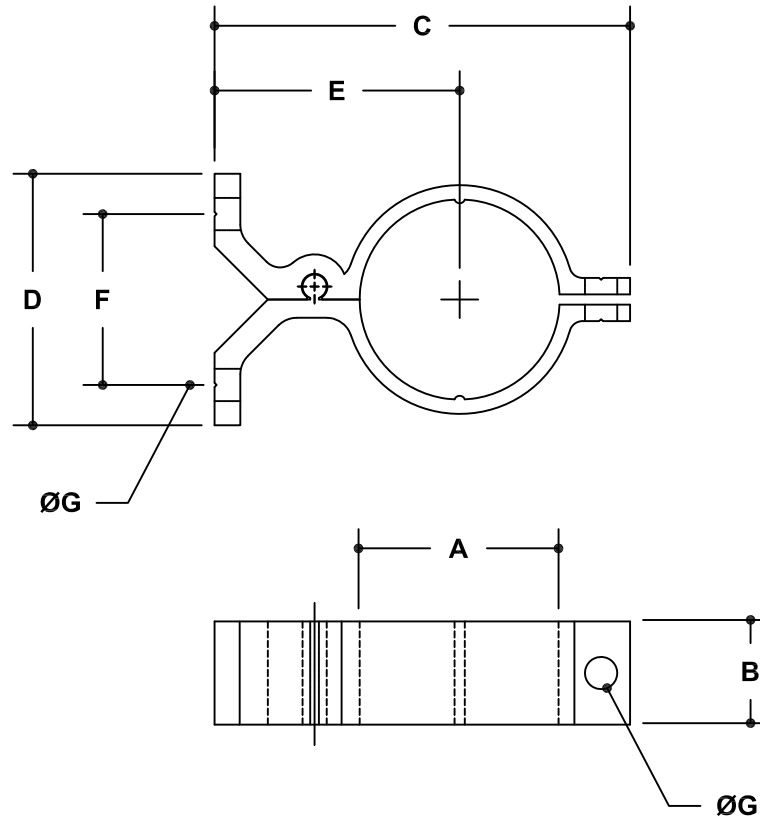

NOTE: DIMENSIONS LOCATED IN BOXES ARE COMMON  
SETBACK DIMENSIONS FOR EACH FITTING

## #49C 2-Piece Toe-Board Clamp

SCALE: HALF

ENGLISH UNITS (Inches)									
PIPE SIZE	A	B	C	D	E	F	G	H	J
1½"	1.94	1.00	4.03	2.44	2.38	1.69	0.26		

METRIC UNITS (mm)									
PIPE SIZE	A	B	C	D	E	F	G	H	J
1½"	49	25	102	62	60	43	7		