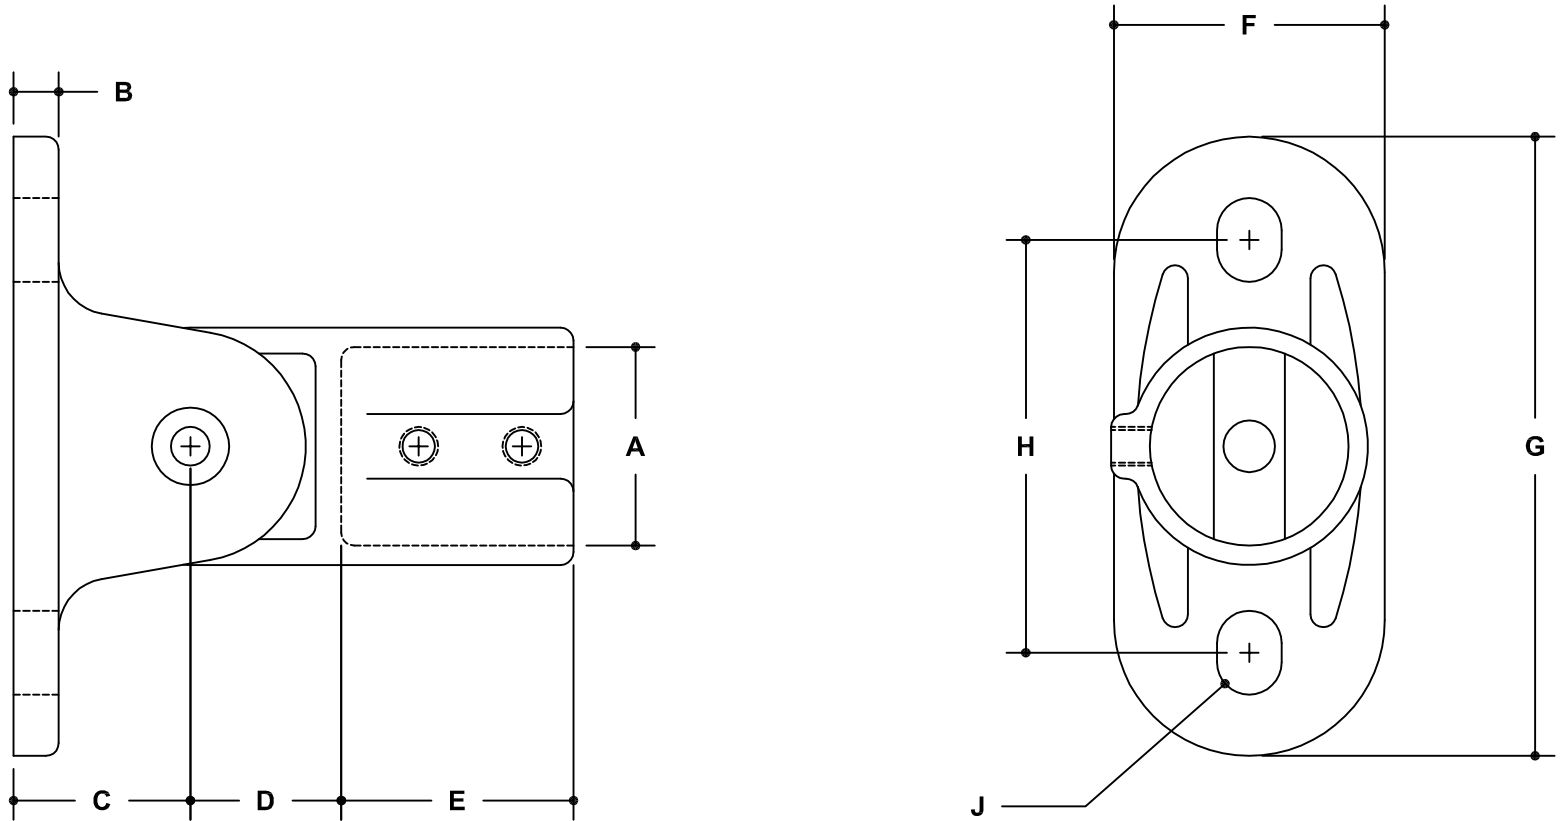

NOTE: DIMENSIONS LOCATED IN BOXES ARE COMMON
SETBACK DIMENSIONS FOR EACH FITTING

#46ADJ Adjustable Flange

SCALE: HALF

ENGLISH UNITS (Inches)									
PIPE SIZE	A	B	C	D	E	F	G	H	J
1½"	1.93	0.44	1.69	1.44	2.25	2.63	6.00	4.00	.56X.81
1¼"	1.68	0.44	1.69	1.44	2.25	2.63	6.00	4.00	.56X.81

METRIC UNITS (mm)									
PIPE SIZE	A	B	C	D	E	F	G	H	J
1½"	49	11	43	37	57	67	152	102	14X21
1¼"	43	11	43	37	57	67	152	102	14X21