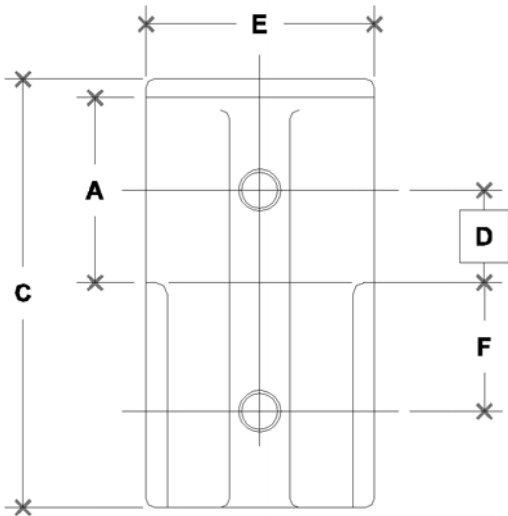

NOTE: DIMENSIONS LOCATED IN BOXES ARE COMMON
SETBACK DIMENSIONS FOR EACH FITTING

#5EXT Extended Barrel Tee

SCALE: HALF

ENGLISH UNITS (Inches)							
PIPE SIZE	A	B	C	D	E	F	G
1½"	1.93	3.30	4.43	1.09	2.40	1.34	

METRIC UNITS (mm)							
PIPE SIZE	A	B	C	D	E	F	G
1½"	49.02	83.82	112.52	27.69	61	34.04	