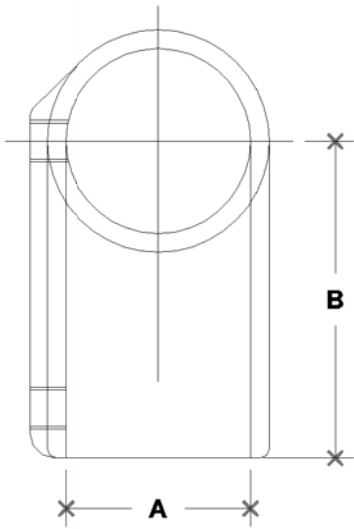

NOTE: DIMENSIONS LOCATED IN BOXES ARE COMMON
SETBACK DIMENSIONS FOR EACH FITTING

#5EXT Extended Barrel Tee

SCALE: HALF

ENGLISH UNITS (Inches)							
PIPE SIZE	A	B	C	D	E	F	G
1½"	1.93	3.30	4.43	1.09	2.40	1.34	

METRIC UNITS (mm)							
PIPE SIZE	A	B	C	D	E	F	G
1½"	49.02	83.82	112.52	27.69	61	34.04	