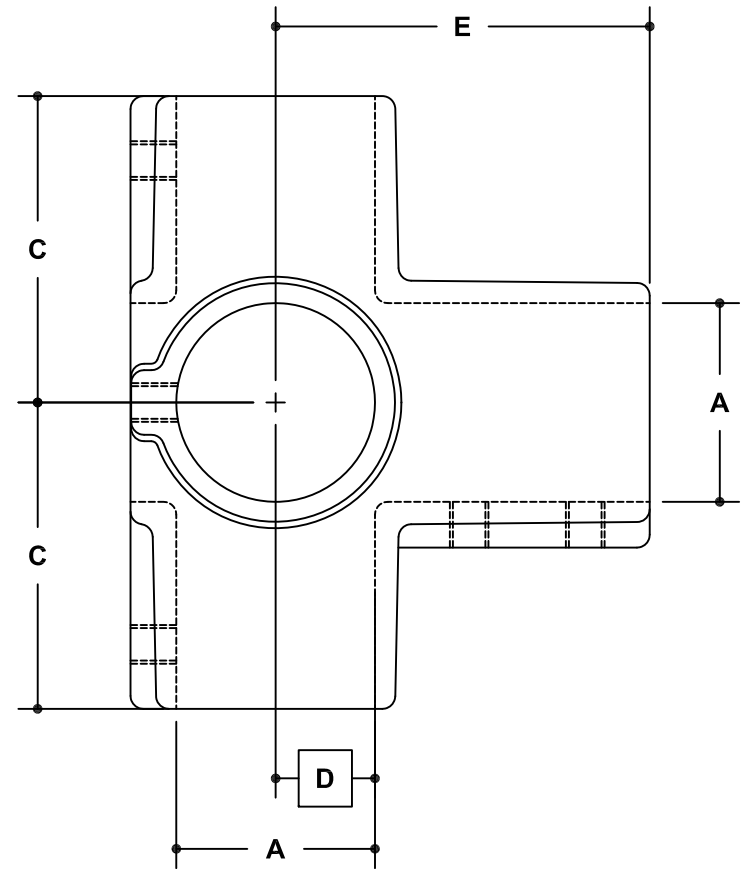

NOTE: DIMENSIONS LOCATED IN BOXES ARE COMMON
SETBACK DIMENSIONS FOR EACH FITTING

#106 Rackmaster Double Side Outlet Cross

SCALE: HALF

ENGLISH UNITS (Inches)							
PIPE SIZE	A	B	C	D	E	F	G
2"	2.40	6.91	3.45	1.25	3.91		
1½"	1.93	5.94	2.97	1.00	3.63		
1¼"	1.68	5.19	2.59	0.88	3.00		
1"	1.34	4.35	2.17	0.69	2.84		
¾"	1.07	3.56	1.78	0.56	2.34		

METRIC UNITS (mm)							
PIPE SIZE	A	B	C	D	E	F	G
2"	61	176	88	32	99		
1½"	49	151	75	25	92		
1¼"	43	132	66	22	76		
1"	34	110	55	18	72		
¾"	27	90	45	14	59		