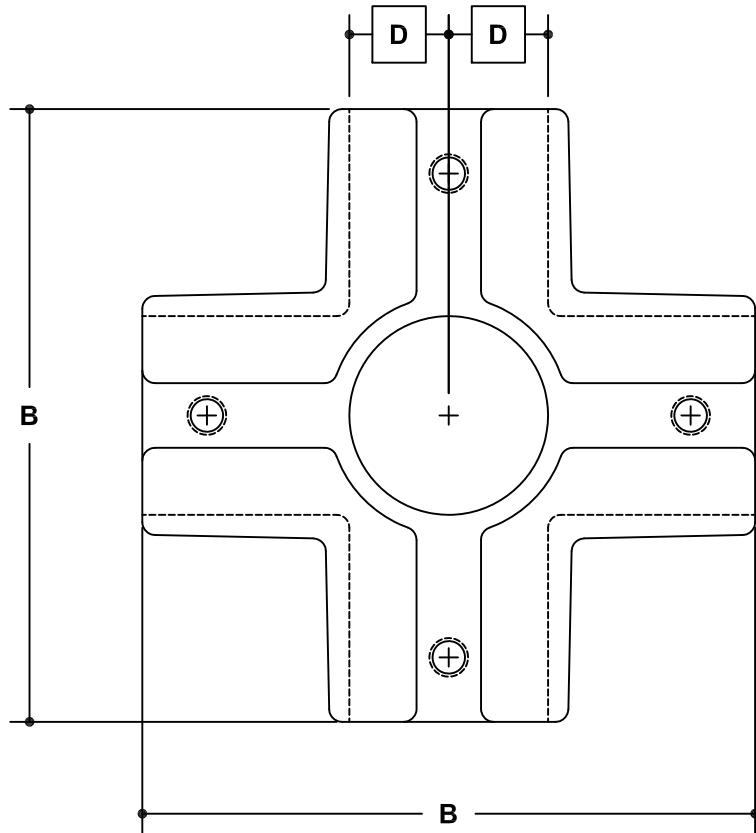

NOTE: DIMENSIONS LOCATED IN BOXES ARE COMMON
SETBACK DIMENSIONS FOR EACH FITTING

#106 Rackmaster Double Side Outlet Cross

SCALE: HALF

ENGLISH UNITS (Inches)							
PIPE SIZE	A	B	C	D	E	F	G
2"	2.40	6.91	3.45	1.25	3.91		
1½"	1.93	5.94	2.97	1.00	3.63		
1¼"	1.68	5.19	2.59	0.88	3.00		
1"	1.34	4.35	2.17	0.69	2.84		
¾"	1.07	3.56	1.78	0.56	2.34		

METRIC UNITS (mm)							
PIPE SIZE	A	B	C	D	E	F	G
2"	61	176	88	32	99		
1½"	49	151	75	25	92		
1¼"	43	132	66	22	76		
1"	34	110	55	18	72		
¾"	27	90	45	14	59		