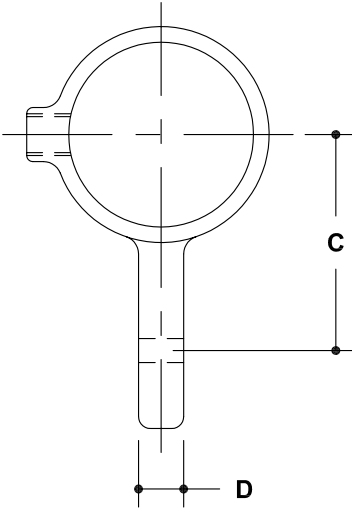

NOTE: DIMENSIONS LOCATED IN BOXES ARE COMMON
SETBACK DIMENSIONS FOR EACH FITTING

#17EM Adjustable Elbow or Tee Male Body

SCALE: HALF

ENGLISH UNITS (Inches)							
PIPE SIZE	A	B	C	D	E	F	G
1½"	1.93	1.50	2.25	0.47	4.19		
1¼"	1.68	1.50	2.06	0.47	3.89		
¾"	1.07	1.00	1.75	0.47	2.56		

METRIC UNITS (mm)							
PIPE SIZE	A	B	C	D	E	F	G
1½"	49	38	57	12	106		
1¼"	43	38	52	12	99		
¾"	27	25	45	12	65		