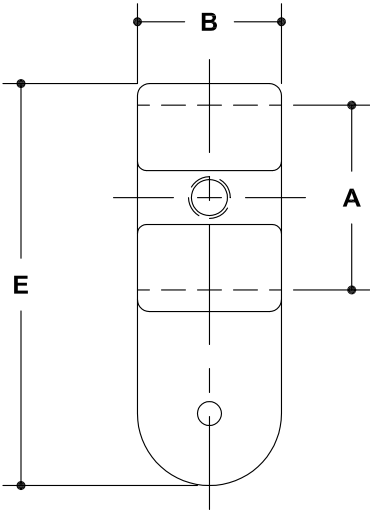

NOTE: DIMENSIONS LOCATED IN BOXES ARE COMMON
SETBACK DIMENSIONS FOR EACH FITTING

#17EM Adjustable Elbow or Tee Male Body

SCALE: HALF

ENGLISH UNITS (Inches)							
PIPE SIZE	A	B	C	D	E	F	G
1½"	1.93	1.50	2.25	0.47	4.19		
1¼"	1.68	1.50	2.06	0.47	3.89		
¾"	1.07	1.00	1.75	0.47	2.56		

METRIC UNITS (mm)							
PIPE SIZE	A	B	C	D	E	F	G
1½"	49	38	57	12	106		
1¼"	43	38	52	12	99		
¾"	27	25	45	12	65		