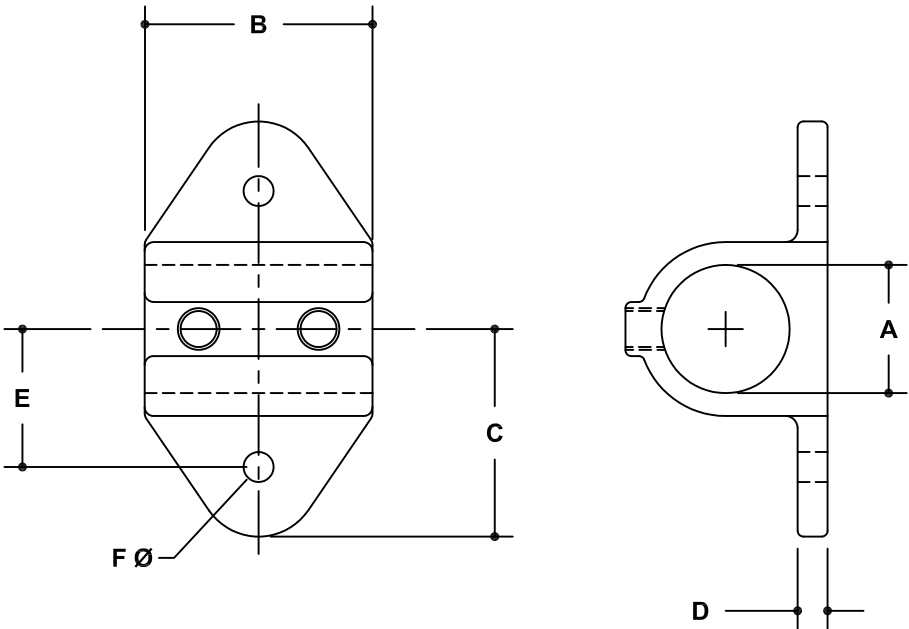

NOTE: DIMENSIONS LOCATED IN BOXES ARE COMMON  
SETBACK DIMENSIONS FOR EACH FITTING

**#50T SIDE MOUNT**

SCALE: HALF

ENGLISH UNITS (Inches)							
PIPE SIZE	A	B	C	D	E	F	G
1"	1.33	2.38	2.16	0.31	1.44	0.31	

METRIC UNITS (mm)							
PIPE SIZE	A	B	C	D	E	F	G
1"	34	60	55	8	37	8	