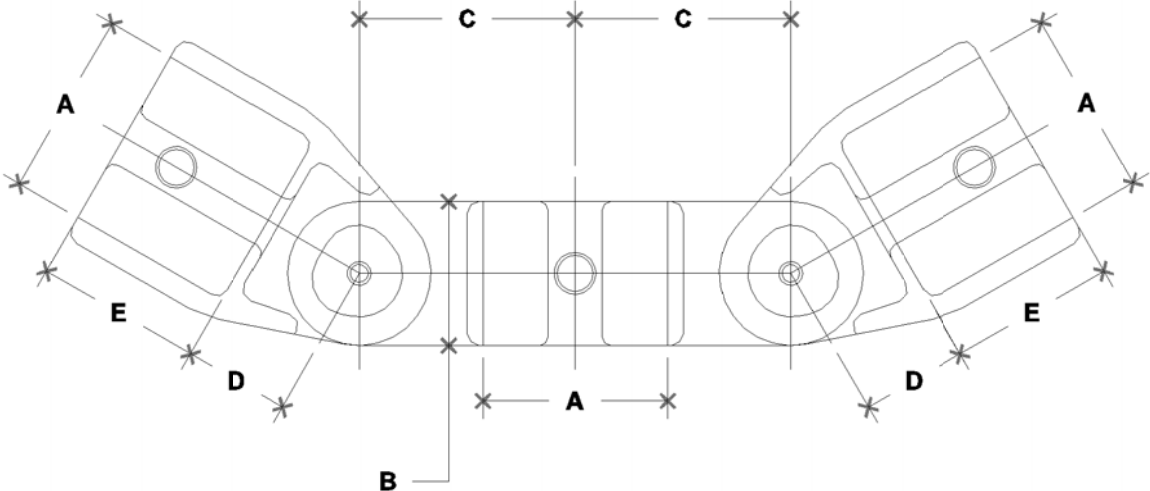

NOTE: DIMENSIONS LOCATED IN BOXES ARE COMMON  
SETBACK DIMENSIONS FOR EACH FITTING

# #19E Adjustable Cross-E

SCALE: HALF

ENGLISH UNITS (Inches)							
PIPE SIZE	A	B	C	D	E	F	G
1½"	1.93	1.50	2.25	1.11	1.73		

METRIC UNITS (mm)							
PIPE SIZE	A	B	C	D	E	F	G
1½"	49	38	57	28	44		