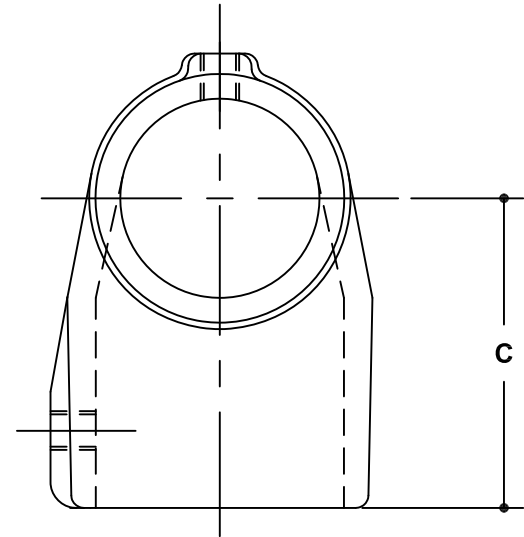

NOTE: DIMENSIONS LOCATED IN BOXES ARE COMMON  
SETBACK DIMENSIONS FOR EACH FITTING

## #5-89 Tee

SCALE: HALF

ENGLISH UNITS (Inches)							
PIPE SIZE	A	B	C	D	E	F	G
2"	2.40		3.00	4.40	1.06		
1½"		1.93				3.88	

METRIC UNITS (mm)							
PIPE SIZE	A	B	C	D	E	F	G
2"	61		76	112	27		
1½"		49				99	