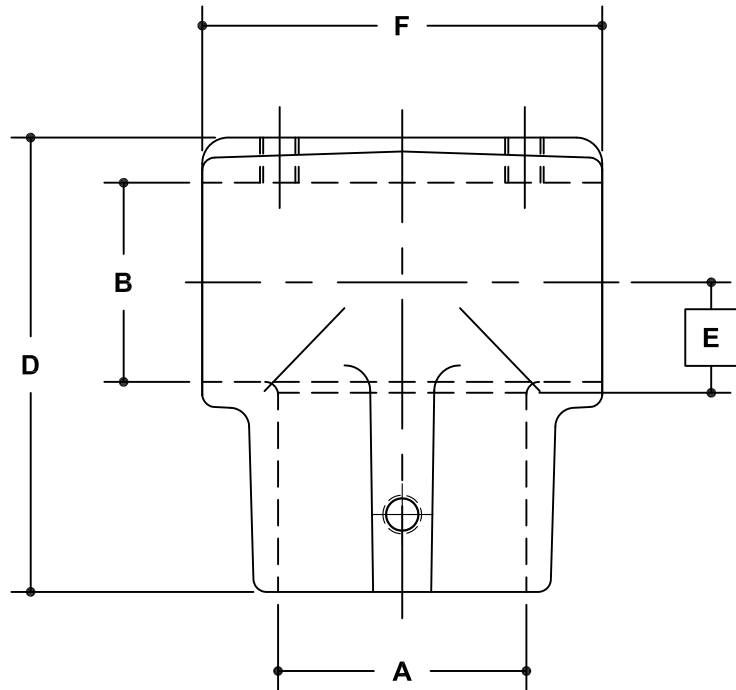

NOTE: DIMENSIONS LOCATED IN BOXES ARE COMMON  
SETBACK DIMENSIONS FOR EACH FITTING

## #5-89 Tee

SCALE: HALF

ENGLISH UNITS (Inches)							
PIPE SIZE	A	B	C	D	E	F	G
2"	2.40		3.00	4.40	1.06		
1½"		1.93				3.88	

METRIC UNITS (mm)							
PIPE SIZE	A	B	C	D	E	F	G
2"	61		76	112	27		
1½"		49				99	